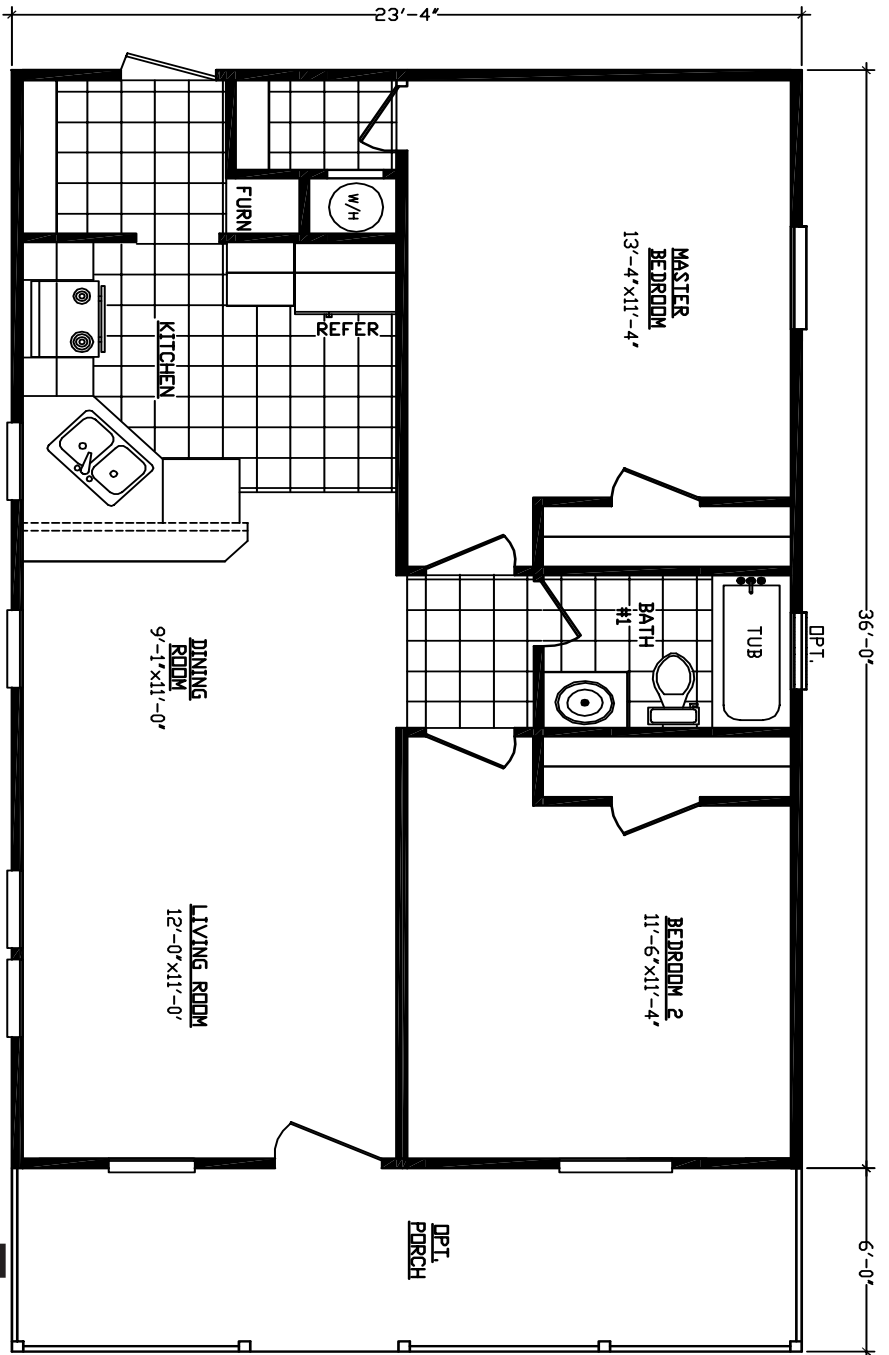

2 Bedroom, 1 Bath
Approx. 876 SQ. FT.

Last Updated: 7-8-10

Luxury and Comfort for Less