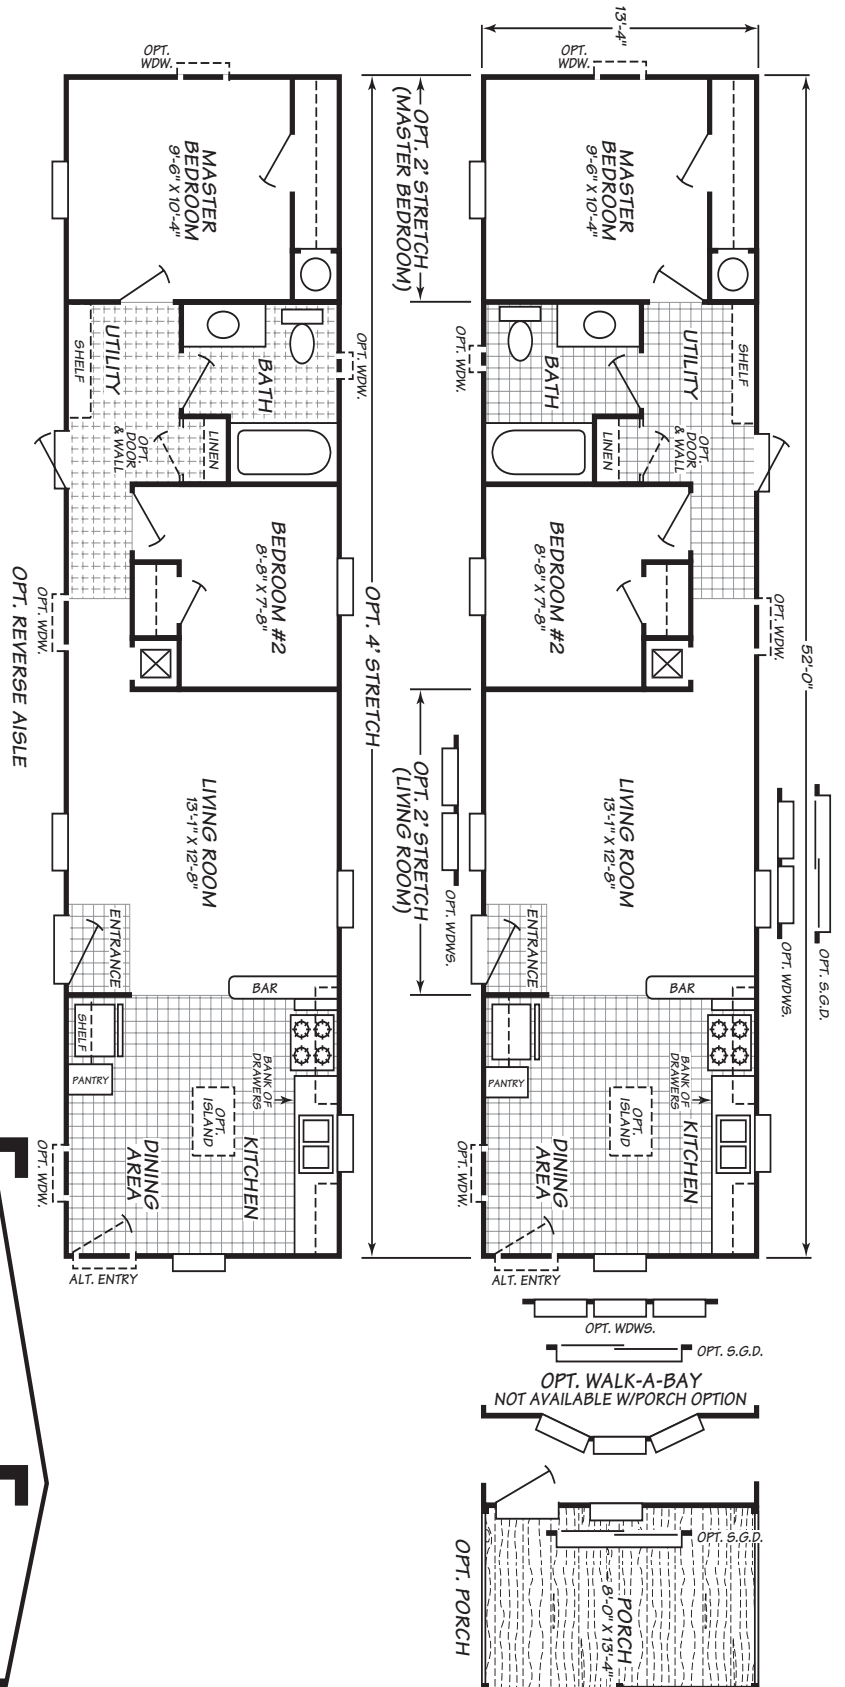

Warren

Eagle Trace ULTRA Series

2 Bedroom, 1 Bath
Approx. 693 SQ. FT.

Last Updated: 5-27-09

Factory Expo
"Factory Direct Value"
HOME CENTERS

1850 SR 8 West, Garrett, IN 46738

For Detailed Directions See Map On Our Website
1-800-918-2669