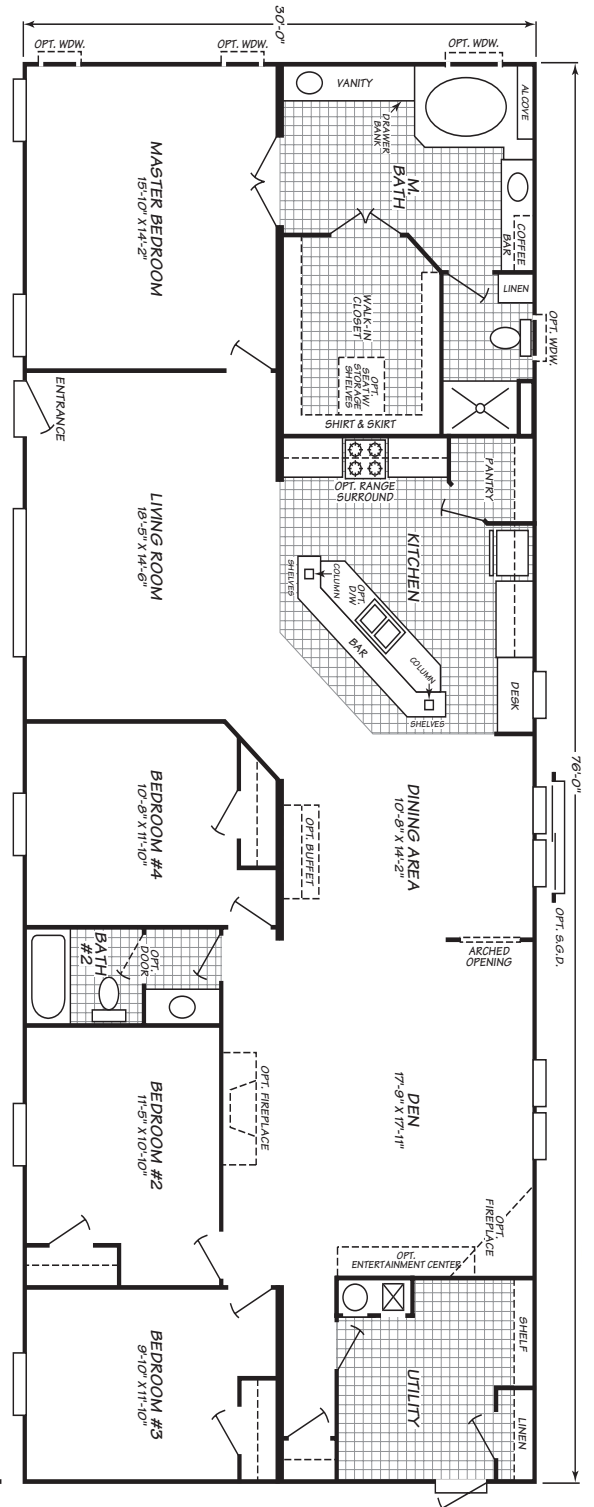

Victoria

Columbia Series

Factory Expo
"Factory Direct Value" HOME CENTERS

4 Bedroom, 2 Bath
Approx. 2,280 SQ. FT.

Last Updated: 8-27-09

Luxury and Comfort for Less