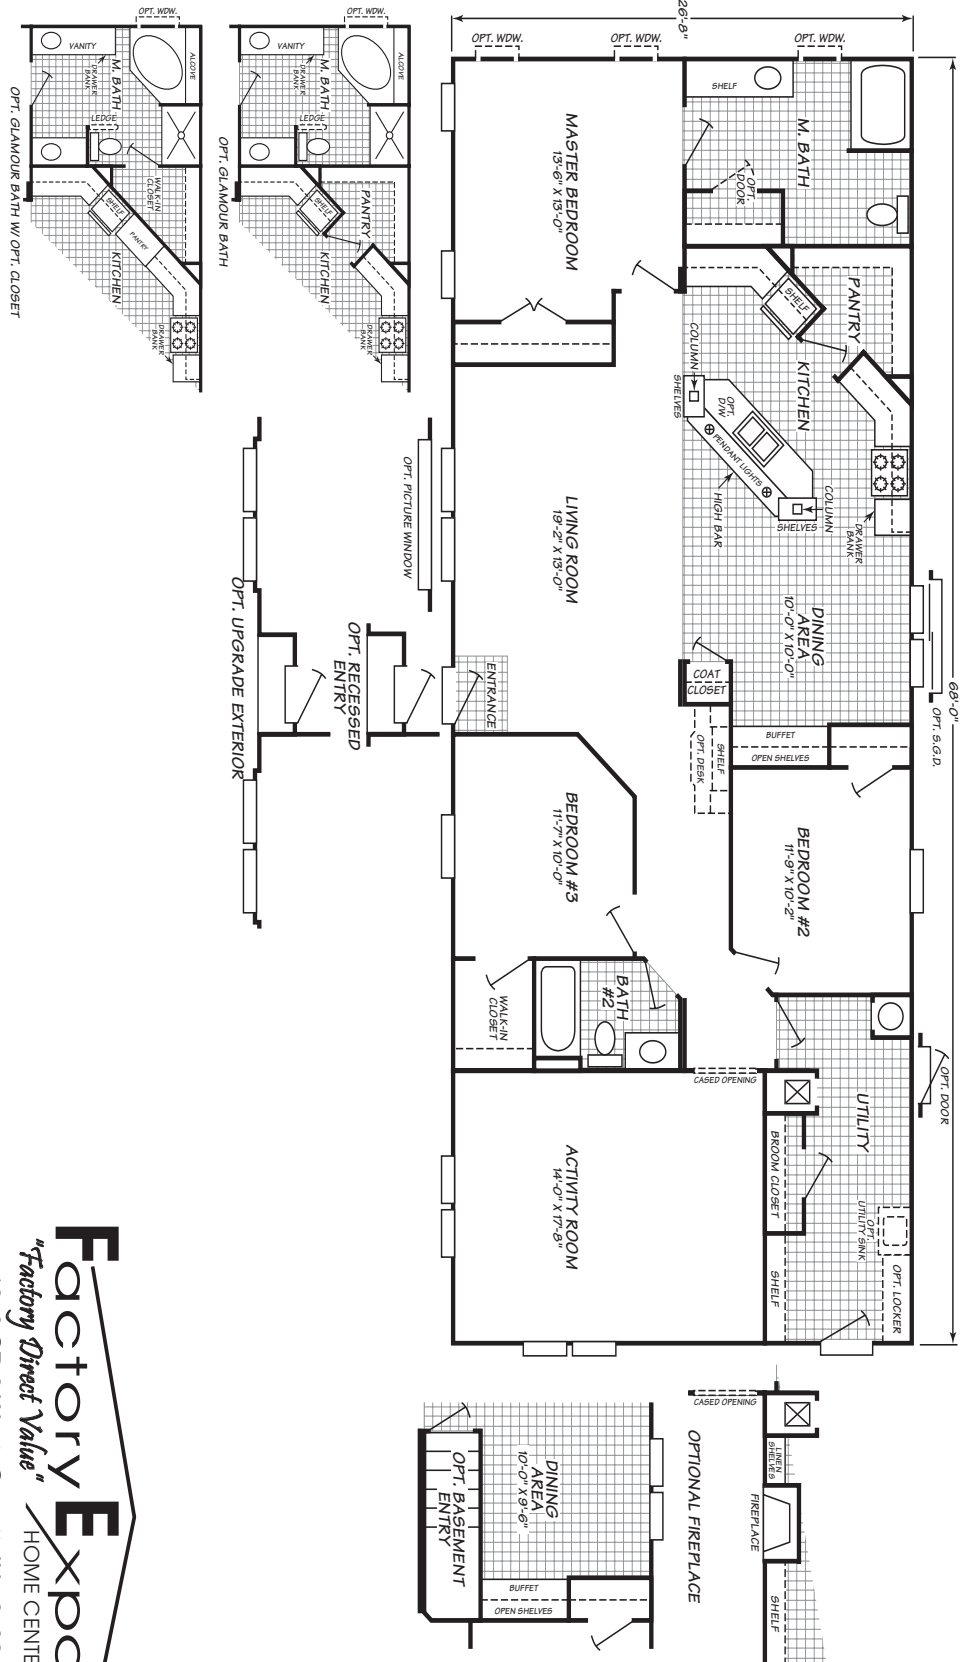

Tucker

Columbia Series

Factory Expo

"Factory Direct Value" HOME CENTERS

3 Bedroom, 2 Bath
Approx. 1,812 SQ. FT.

Last Updated: 8-27-09

Luxury and Comfort for Less