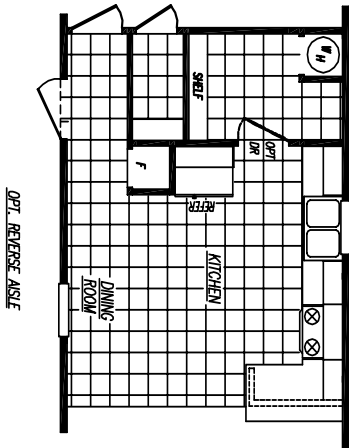

OPTIONAL

Luxury and Comfort for Less