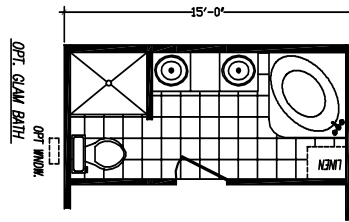

Townsend

Mojave Series

3 Bedroom, 2 Bath
Approx. 1,140 SQ. FT.

Last Updated: 4/18/2011

OPTIONAL

Luxury and Comfort for Less

Factory Expo
"Factory Direct Value"
HOME CENTERS
1850 SR 8 West, Garrett, IN 46738

For Detailed Directions See Map On Our Website
1-800-918-2669