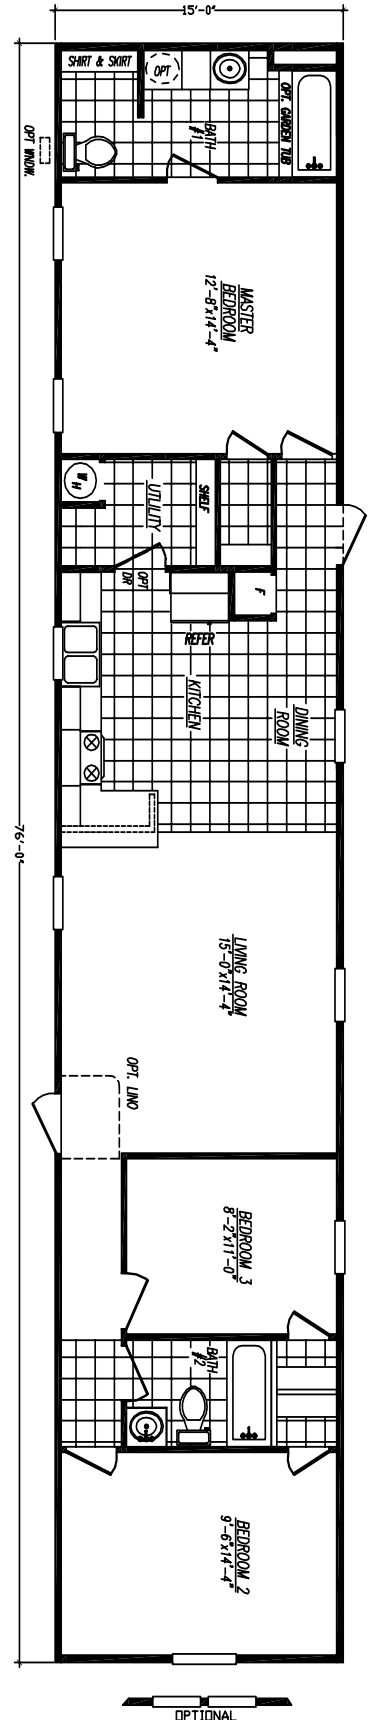

OPTIONAL

Luxury and Comfort for Less