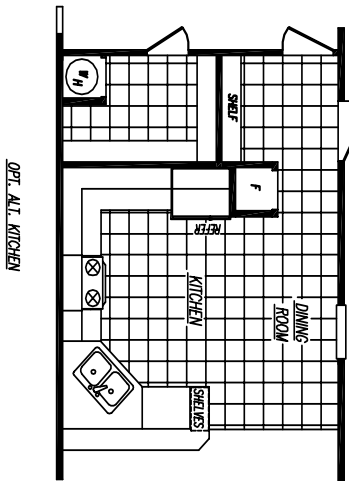

OPTIONAL

Luxury and Comfort for Less