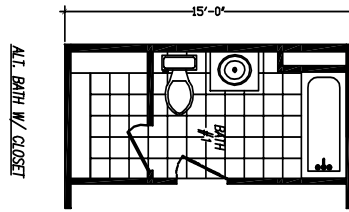

Townsend

Mojave Series

3 Bedroom, 2 Bath
Approx. 1,140 SQ. FT.

Last Updated: 4/18/2011

OPTIONAL

Luxury and Comfort for Less

Factory Expo
"Factory Direct Value"
HOME CENTERS
1850 SR 8 West, Garrett, IN 46738

For Detailed Directions See Map On Our Website
1-800-918-2669