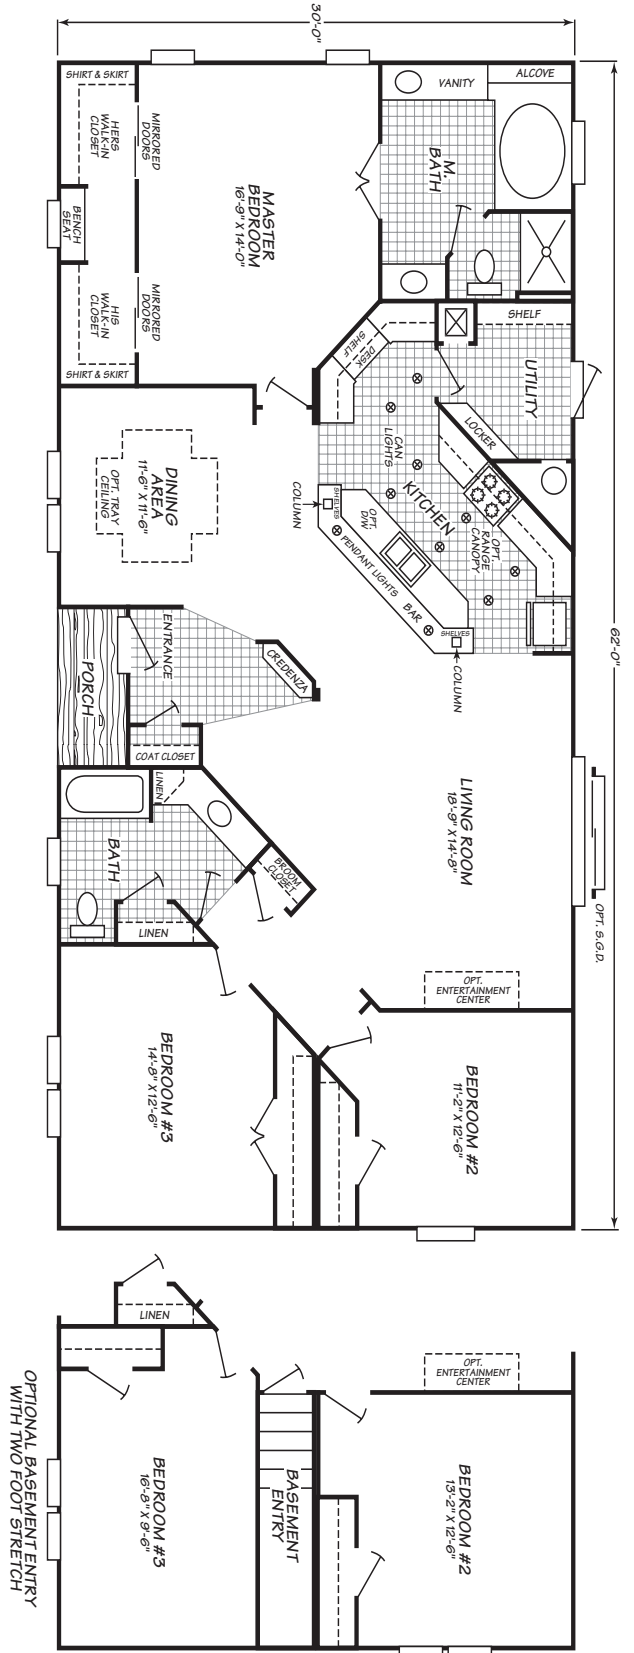

Stockton

Eagle Trace Series

3 Bedroom, 2 Bath
Approx. 1,829 SQ. FT.

Factory Expo

"Factory Direct Value" HOME CENTERS

1850 SR 8 West, Garrett, IN 46738

For Detailed Directions See Map On Our Website
1-800-918-2669