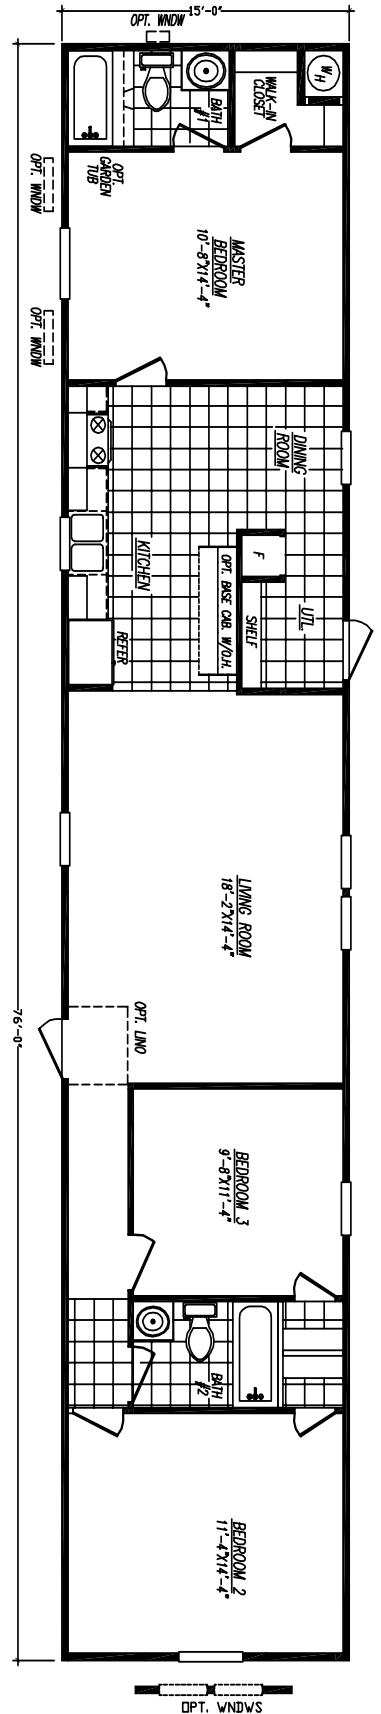

Luxury and Comfort for Less