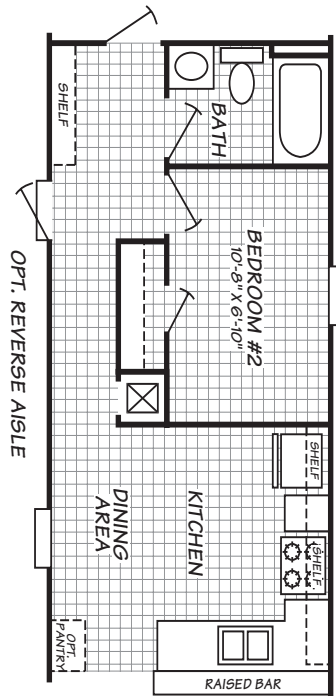

Porter

Columbia Series

Factory Expo
 "Factory Direct Value" HOME CENTERS

3 Bedroom, 1 Bath
 Approx. 880 SQ. FT.

Last Updated: 8-27-09

Factory Expo
 "Factory Direct Value" HOME CENTERS
 1850 SR 8 West, Garrett, IN 46738

For Detailed Directions See Map On Our Website
1-800-918-2669

Windows shown reflect the standard aluminum windows. Selection of optional thermal pane (Vinyl) windows may affect the size, placement, and quantity of windows. Adventure Homes reserves the right to change colors, price, specifications, models, dimensions, and materials without notice. Rendering and diagrams are meant to be representative and, in keeping with Adventure's policy of constant updating and improvement, may vary from the actual home. All dimensions are nominal and approximate. Square footage is measured from exterior wall to exterior wall, and is an approximate figure. Length indicated on floor plans is floor length only. The length of the hitch is not included (add 4 feet for hitch to calculate transportable length). Ask your sales associate for specifics. PRICES AND SPECIFICATIONS SUBJECT TO CHANGE WITHOUT NOTICE