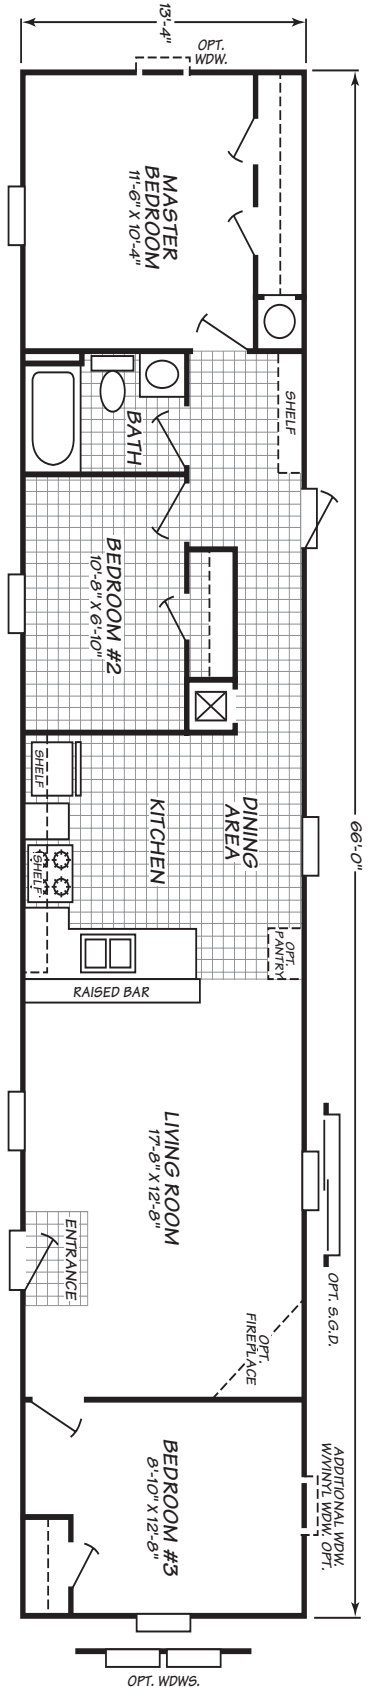

Porter

Columbia Series

Factory Expo
 "Factory Direct Value" HOME CENTERS

3 Bedroom, 1 Bath
 Approx. 880 SQ. FT.

Last Updated: 8-27-09

Factory Expo
 "Factory Direct Value" HOME CENTERS
 1850 SR 8 West, Garrett, IN 46738

For Detailed Directions See Map On Our Website
1-800-918-2669

Windows shown reflect the standard aluminum windows. Selection of optional thermal pane (Vinyl) windows may affect the size, placement, and quantity of windows. Adventure Homes reserves the right to change colors, price, specifications, models, dimensions, and materials without notice. Rendering and diagrams are meant to be representative and, in keeping with Adventure's policy of constant updating and improvement, may vary from the actual home. All dimensions are nominal and approximate. Square footage is measured from exterior wall to exterior wall, and is an approximate figure. Length indicated on floor plans is floor length only. The length of the hitch is not included (add 4 feet for hitch to calculate transportable length). Ask your sales associate for specifics. PRICES AND SPECIFICATIONS SUBJECT TO CHANGE WITHOUT NOTICE