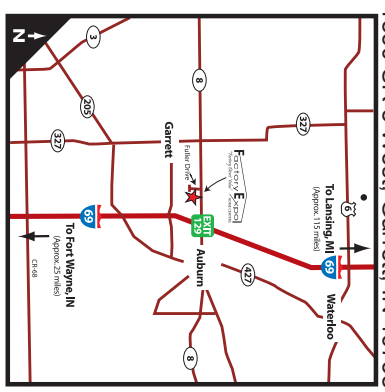

Factory Expo

"Factory Direct Value" HOME CENTERS

1850 SR 8 West, Garrett, IN 46738

For Detailed Directions See Map On Our Website
1-800-918-2669