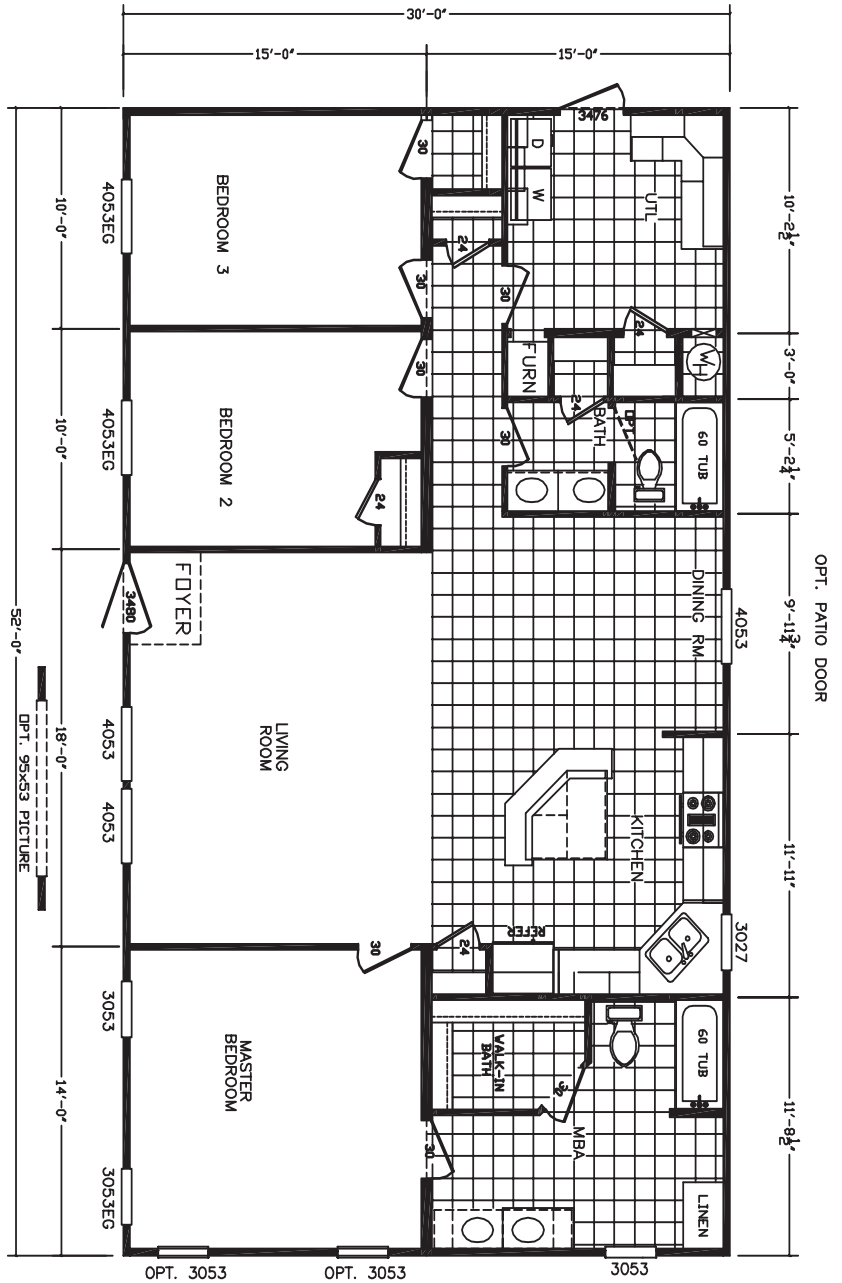

Murdoch

Columbia Series

Factory Expo

"Factory Direct Value" HOME CENTERS

3 Bedroom, 2 Bath
Approx. 1,560 SQ. FT.

Last Updated: 10-20-09

Luxury and Comfort for Less