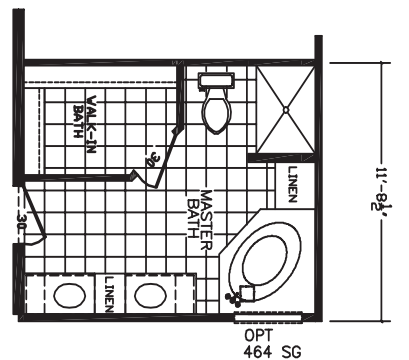

Murdoch

Columbia Series

Factory Expo

"Factory Direct Value" HOME CENTERS

3 Bedroom, 2 Bath
Approx. 1,560 SQ. FT.

Last Updated: 10-20-09

Luxury and Comfort for Less