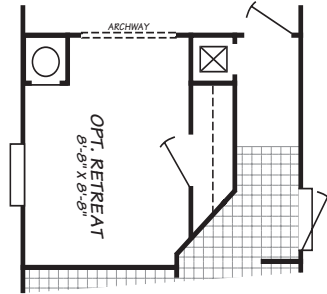

Montgomery

Columbia Series

3 Bedroom, 2 Bath
Approx. 1,140 SQ. FT.

Last Updated: 8-27-09

Luxury and Comfort for Less

Factory Expo
HOME CENTERS
"Factory Direct Value"

1850 SR 8 West, Garrett, IN 46738

For Detailed Directions See Map On Our Website
1-800-918-2669