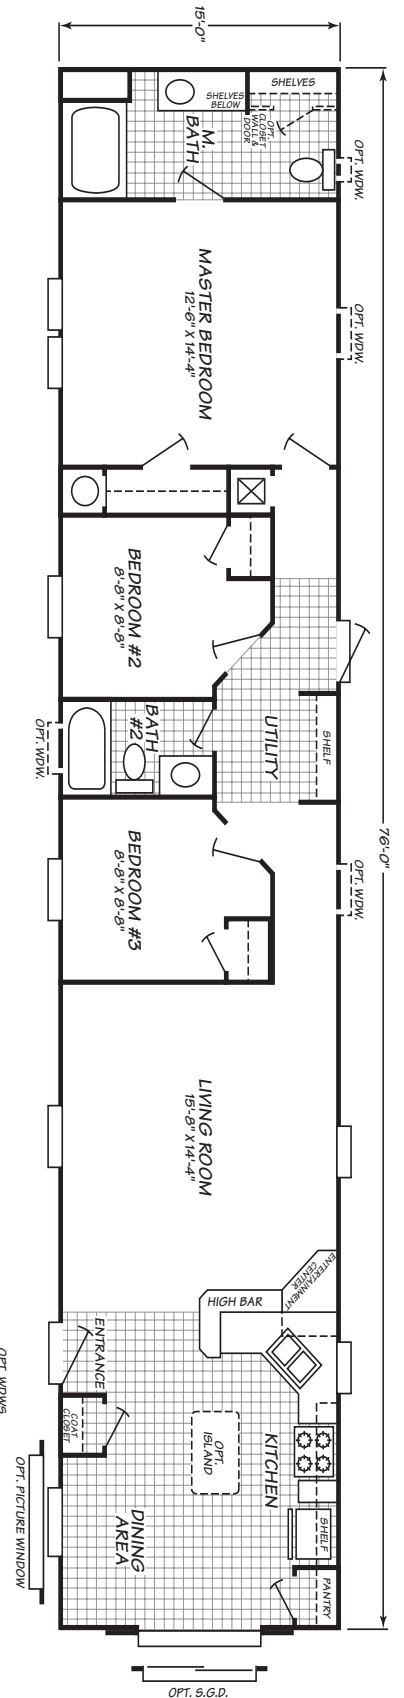

Montgomery

Columbia Series

3 Bedroom, 2 Bath
Approx. 1,140 SQ. FT.

Last Updated: 8-27-09