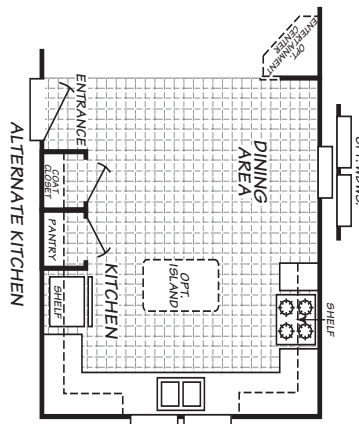

Montgomery

Columbia Series

3 Bedroom, 2 Bath
Approx. 1,140 SQ. FT.

Last Updated: 8-27-09