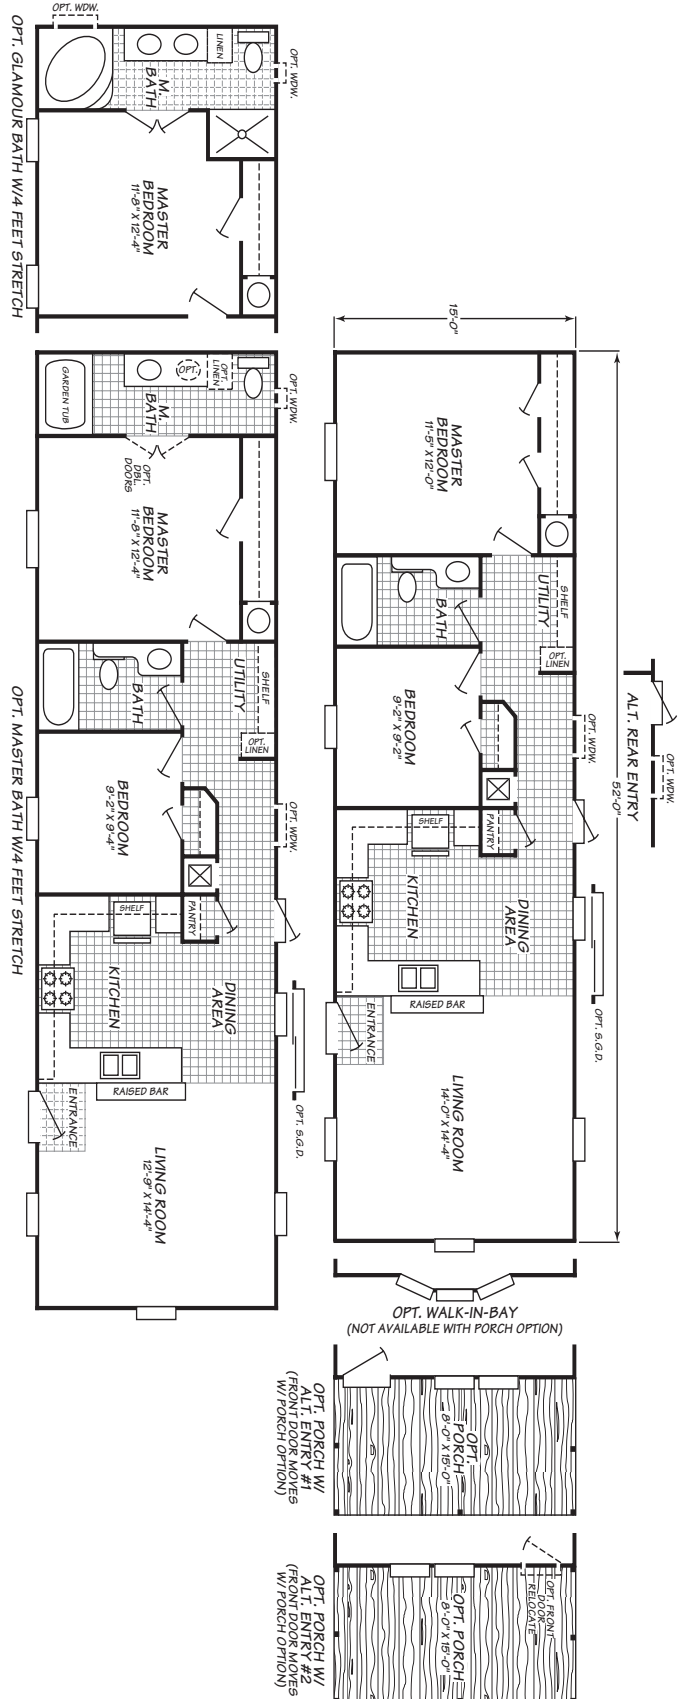

Madison

Columbia Series

Factory Expo
"Factory Direct Value" HOME CENTERS

2 Bedroom, 1 Bath
Approx. 780 SQ. FT.

Last Updated: 8-27-09

Luxury and Comfort for Less

Factory Expo
"Factory Direct Value" HOME CENTERS

1850 SR 8 West, Garrett, IN 46738

For Detailed Directions See Map On Our Website

1-800-918-2669