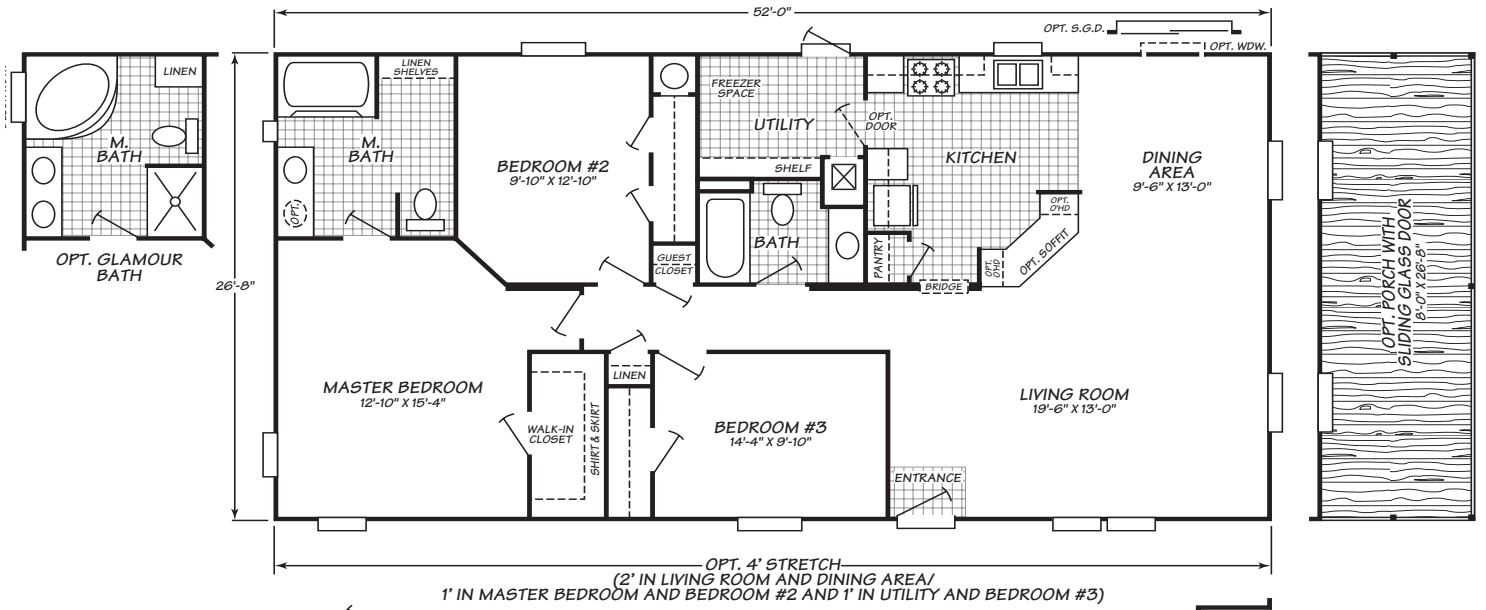

Lawrence

Eagle Trace Series

3 Bedroom, 2 Bath
Approx. 1,386 SQ. FT.

Factory Expo
"Factory Direct Value" HOME CENTERS

1850 SR 8 West, Garrett, IN 46738

For Detailed Directions See Map On Our Website

1-800-918-2669