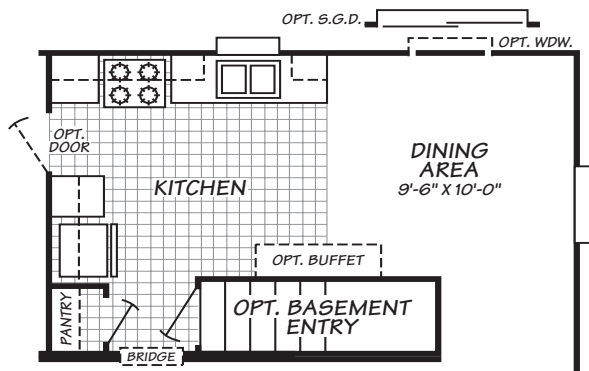

Lawrence

Eagle Trace Series

3 Bedroom, 2 Bath
Approx. 1,386 SQ. FT.

Factory Expo
"Factory Direct Value" HOME CENTERS

1850 SR 8 West, Garrett, IN 46738

For Detailed Directions See Map On Our Website

1-800-918-2669