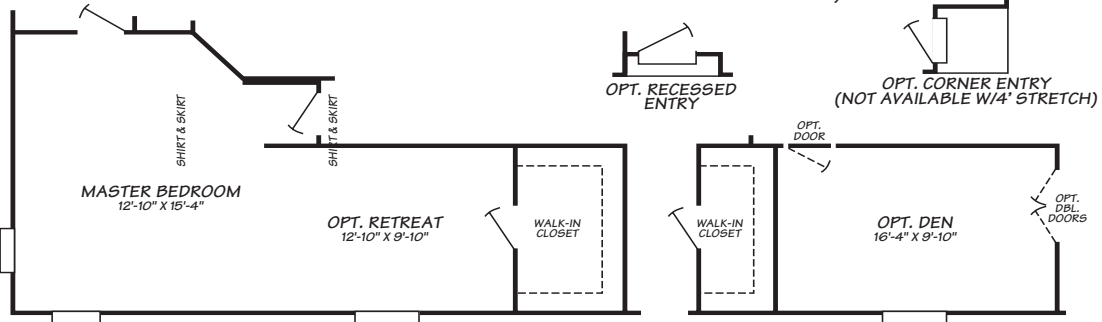

Lawrence

Eagle Trace Series

3 Bedroom, 2 Bath
Approx. 1,386 SQ. FT.

Factory Expo
"Factory Direct Value" HOME CENTERS

1850 SR 8 West, Garrett, IN 46738

For Detailed Directions See Map On Our Website

1-800-918-2669