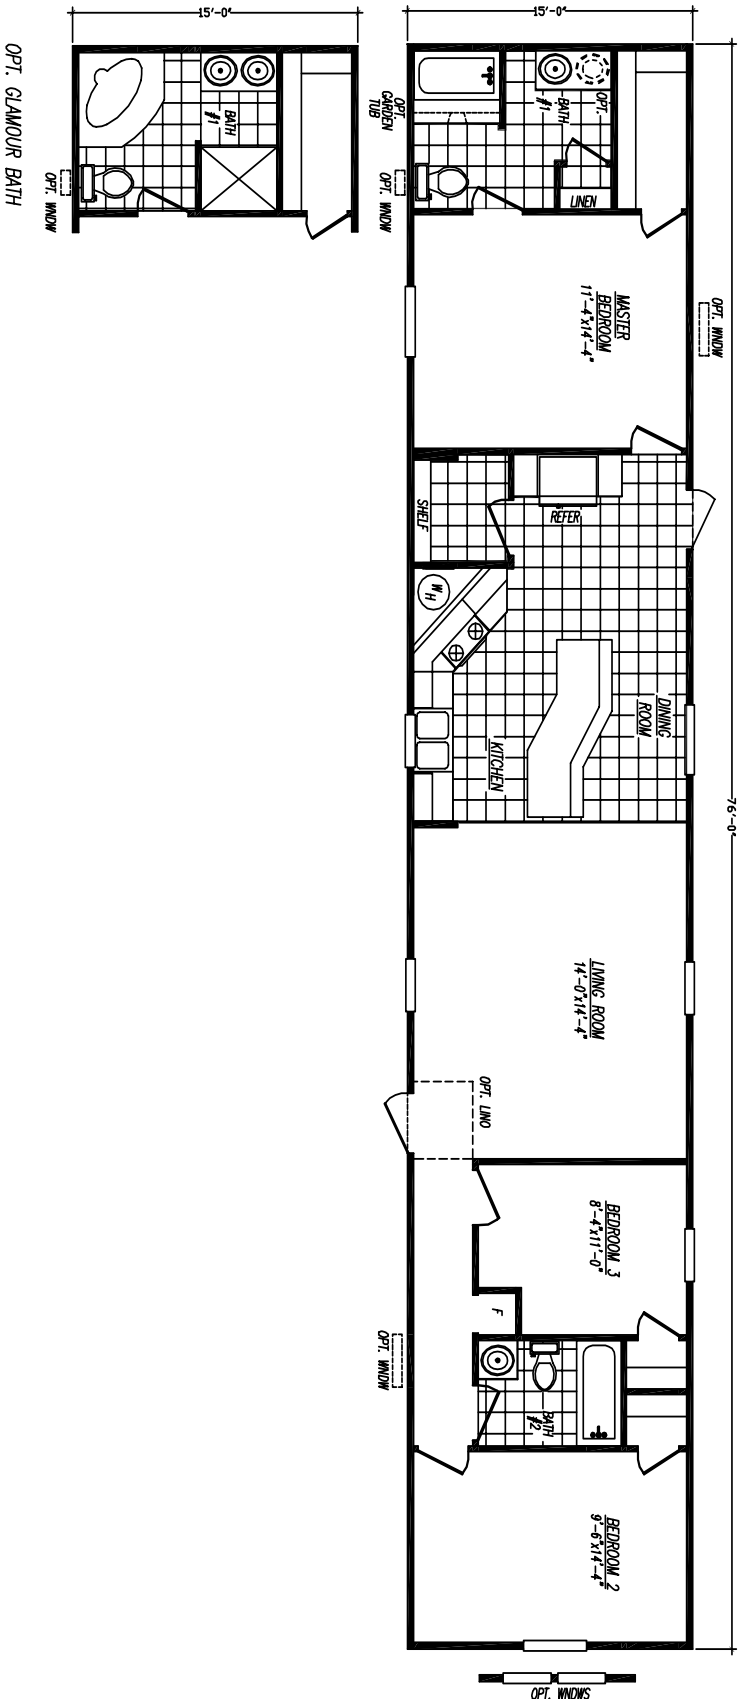

## Mojave Series

3 Bedroom, 2 Bath  
Approx. 1,140 SQ. FT.

Last Updated: 4/18/2011

Luxury and Comfort for Less

Windows shown reflect the standard aluminum windows. Selection of optional thermal pane (Vinyl) windows may affect the size, placement, and quantity of windows. Adventure Homes reserves the right to change colors, models, dimensions, and materials without notice. Rendering and diagrams are meant to be representative and, in keeping with Adventure's policy of constant updating and improvement, may vary from the actual home. All dimensions are nominal and approximate. Square footage is measured from exterior wall to exterior wall, and is an approximate figure. Length indicated on floor plans is floor length only. The length of the hitch is not included (add 4 feet for hitch to calculate transportable length.) Ask your sales associate for specifics. PRICES AND SPECIFICATIONS SUBJECT TO CHANGE WITHOUT NOTICE