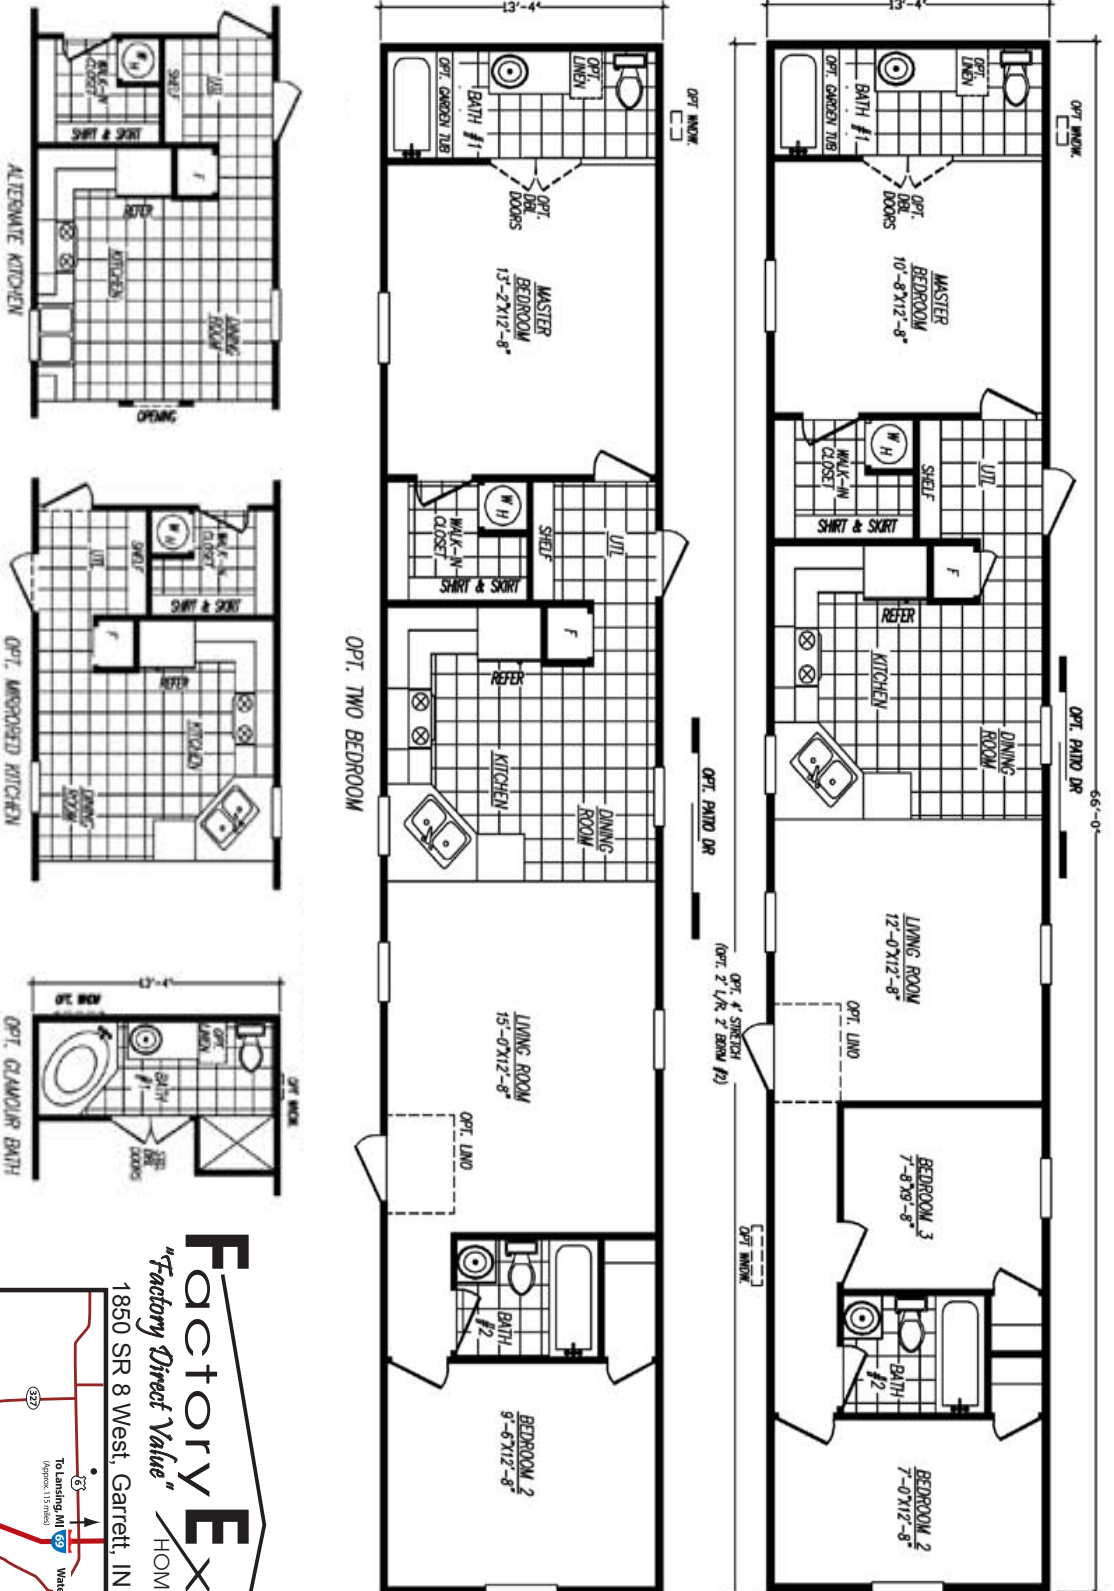

Hammond

Mojave Series

Factory Expo
 "Factory Direct Value" HOME CENTERS

3 Bedroom, 2 Bath
Approx. 879 SQ. FT.

Last Updated: 4/18/2011

Luxury and Comfort for Less

Windows shown reflect the standard aluminum windows. Selection of optional thermal pane (Vinyl) windows may affect the size, placement, and quantity of windows. Adventure Homes reserves the right to change colors, prices, specifications, models, dimensions, and materials without notice. Rendering and diagrams are meant to be representative and, in keeping with Adventure's policy of constant updating and improvement, may vary from the actual home. All dimensions are nominal and approximate. Square footage is measured from exterior wall to exterior wall, and is an approximate figure. Length indicated on floor plans is floor length only. The length of the hitch is not included (add 4 feet for hitch to calculate transportable length). Ask your sales associate for specifics. PRICES AND SPECIFICATIONS SUBJECT TO CHANGE WITHOUT NOTICE