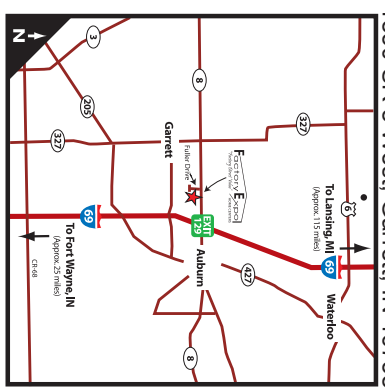

Hammond

Mojave Series

Factory Expo
 "Factory Direct Value" HOME CENTERS

3 Bedroom, 2 Bath
Approx. 879 SQ. FT.

Last Updated: 4/18/2011

Luxury and Comfort for Less

Windows shown reflect the standard aluminum windows. Selection of optional thermal pane (Vinyl) windows may affect the size, placement, and quantity of windows. Adventure Homes reserves the right to change colors, prices, specifications, models, dimensions, and materials without notice. Rendering and diagrams are meant to be representative and, in keeping with Adventure's policy of constant updating and improvement, may vary from the actual home. All dimensions are nominal and approximate. Square footage is measured from exterior wall to exterior wall, and is an approximate figure. Length indicated on floor plans is floor length only. The length of the hitch is not included (add 4 feet for hitch to calculate transportable length). Ask your sales associate for specifics. PRICES AND SPECIFICATIONS SUBJECT TO CHANGE WITHOUT NOTICE

Factory Expo
 "Factory Direct Value" HOME CENTERS
 1850 SR 8 West, Garrett, IN 46738

For Detailed Directions See Map On Our Website
1-800-918-2669