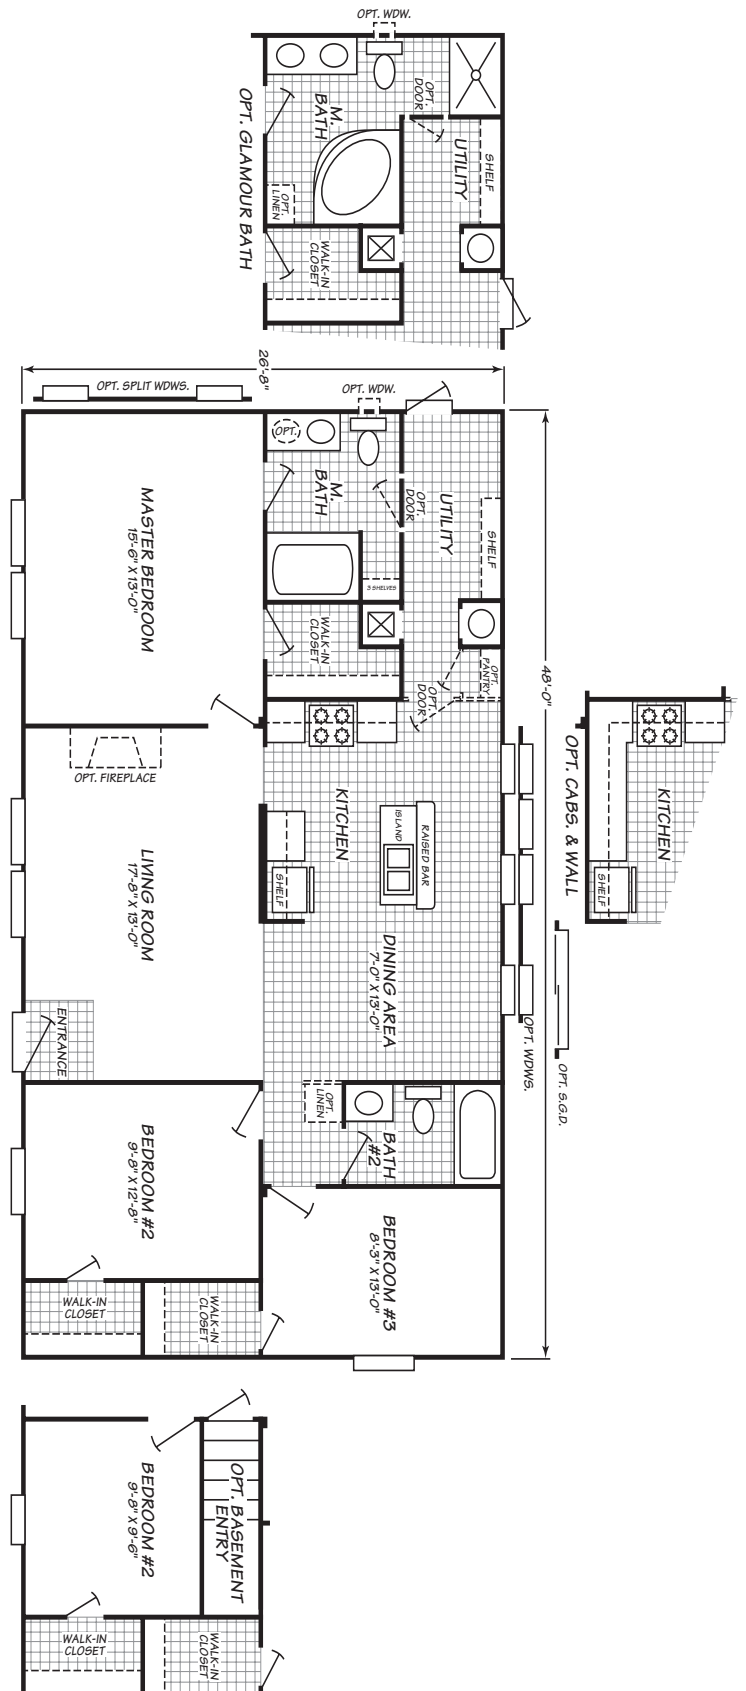

Fountain

Columbia Series

Factory Expo
"Factory Direct Value" HOME CENTERS

3 Bedroom, 2 Bath
Approx. 1,280 SQ. FT.

Last Updated: 8-27-09

Luxury and Comfort for Less

Factory Expo
"Factory Direct Value" HOME CENTERS
1850 SR 8 West, Garrett, IN 46738

For Detailed Directions See Map On Our Website
1-800-918-2669