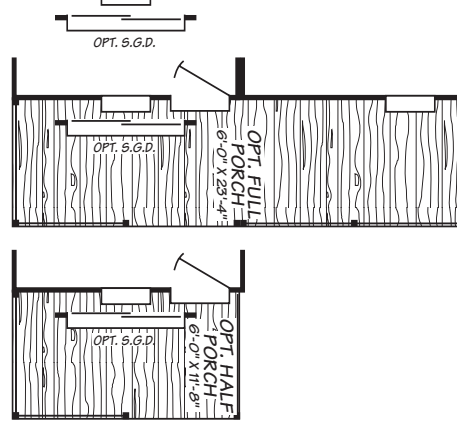

## Columbia Series

**Factory Expo**  
 "Factory Direct Value" HOME CENTERS

**3 Bedroom, 2 Bath**  
 Approx. 1,116 SQ. FT.

Last Updated: 8-27-09

Luxury and Comfort for Less

**Factory Expo**  
 "Factory Direct Value" HOME CENTERS  
 1850 SR 8 West, Garrett, IN 46738

For Detailed Directions See Map On Our Website  
**1-800-918-2669**

Windows shown reflect the standard aluminum windows. Selection of optional thermal pane (Vinyl) windows may affect the size, placement, and quantity of windows. Adventure Homes reserves the right to change colors, prices, specifications, models, dimensions, and materials without notice. Rendering and diagrams are meant to be representative and, in keeping with Adventure's policy of constant updating and improvement, may vary from the actual home. All dimensions are nominal and approximate. Square footage is measured from exterior wall to exterior wall, and is an approximate figure. Length indicated on floor plans is floor length only. The length of the hitch is not included (add 4 feet for hitch to calculate transportable length.) Ask your sales associate for specifics. PRICES AND SPECIFICATIONS SUBJECT TO CHANGE WITHOUT NOTICE