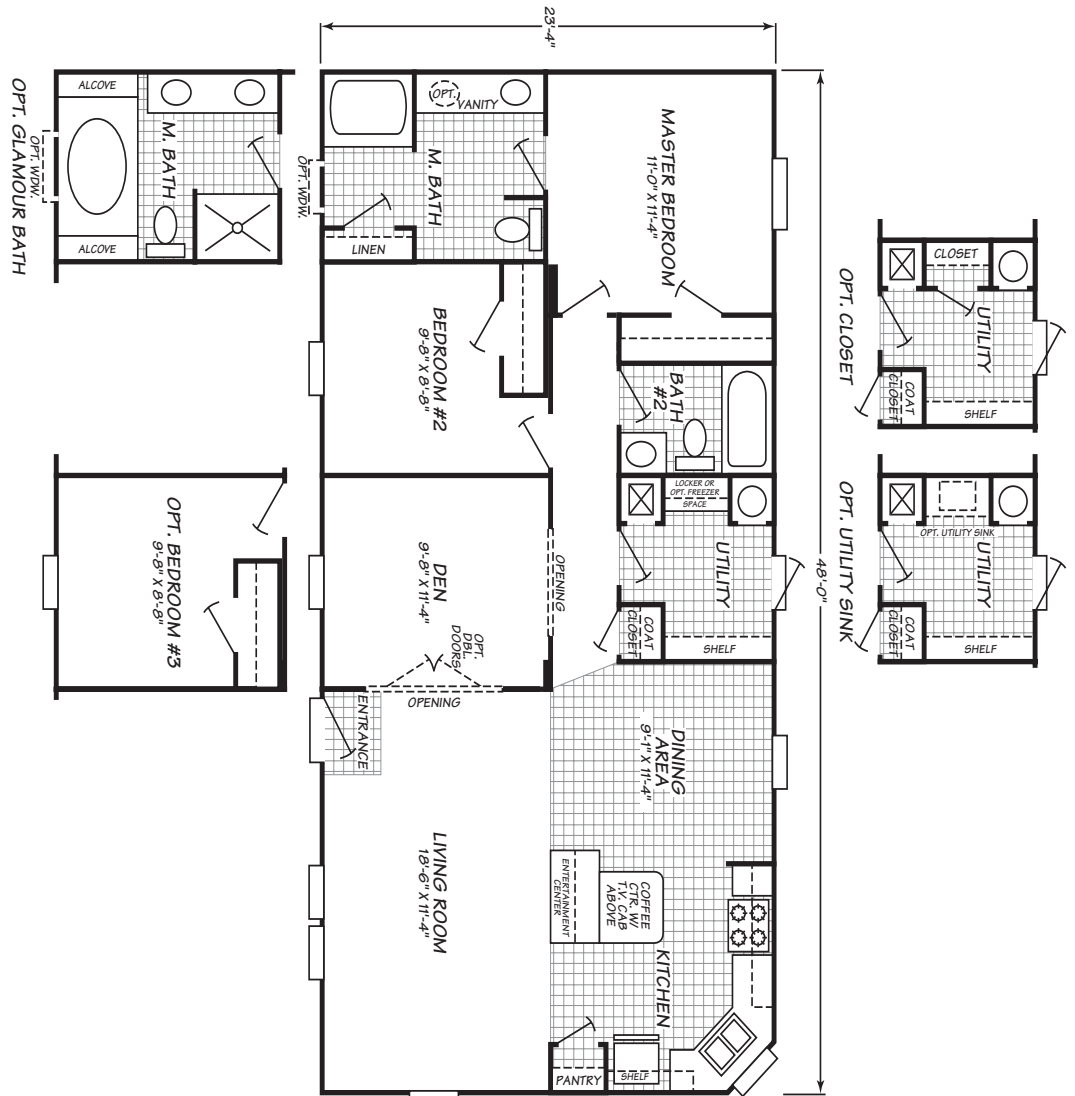

## Columbia Series

**Factory Expo**  
 "Factory Direct Value" HOME CENTERS

**3 Bedroom, 2 Bath**  
 Approx. 1,116 SQ. FT.

Last Updated: 8-27-09

Luxury and Comfort for Less

**Factory Expo**  
 "Factory Direct Value" HOME CENTERS  
 1850 SR 8 West, Garrett, IN 46738

For Detailed Directions See Map On Our Website  
**1-800-918-2669**

Windows shown reflect the standard aluminum windows. Selection of optional thermal pane (Vinyl) windows may affect the size, placement, and quantity of windows. Adventure Homes reserves the right to change colors, prices, specifications, models, dimensions, and materials without notice. Rendering and diagrams are meant to be representative and, in keeping with Adventure's policy of constant updating and improvement, may vary from the actual home. All dimensions are nominal and approximate. Square footage is measured from exterior wall to exterior wall, and is an approximate figure. Length indicated on floor plans is floor length only. The length of the hitch is not included (add 4 feet for hitch to calculate transportable length.) Ask your sales associate for specifics. PRICES AND SPECIFICATIONS SUBJECT TO CHANGE WITHOUT NOTICE