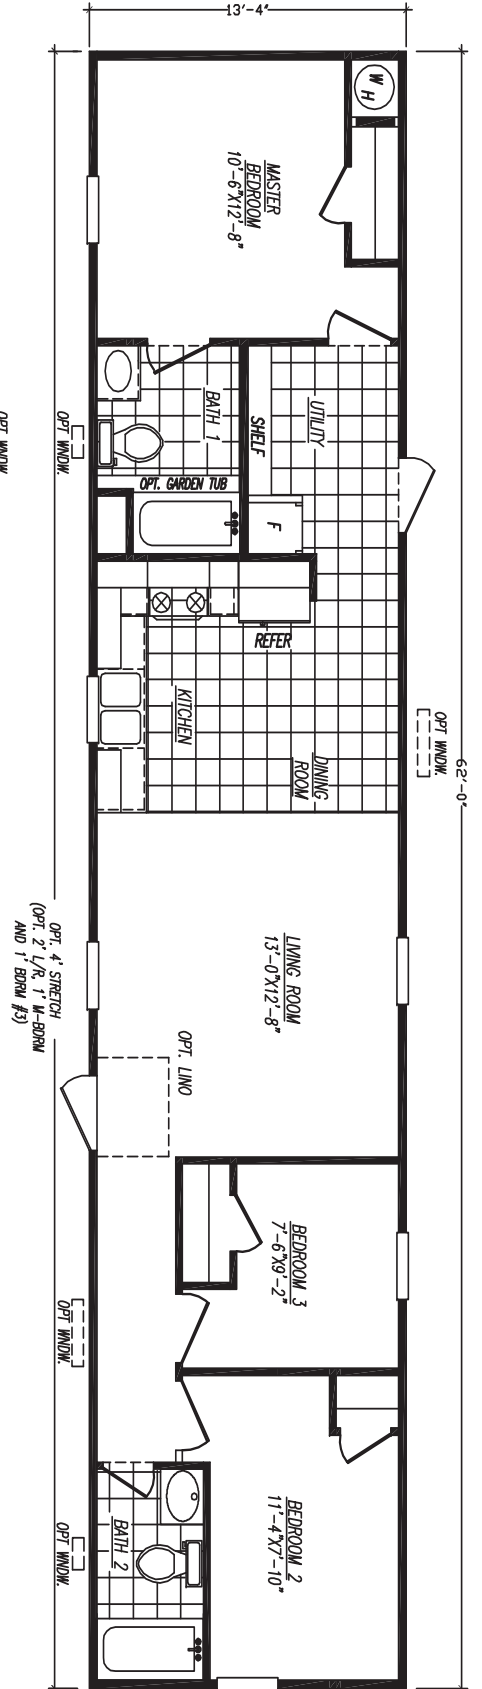

3 Bedroom, 2 Bath
Approx. 826 SQ. FT.

Last Updated: 4/18/2011

Luxury and Comfort for Less