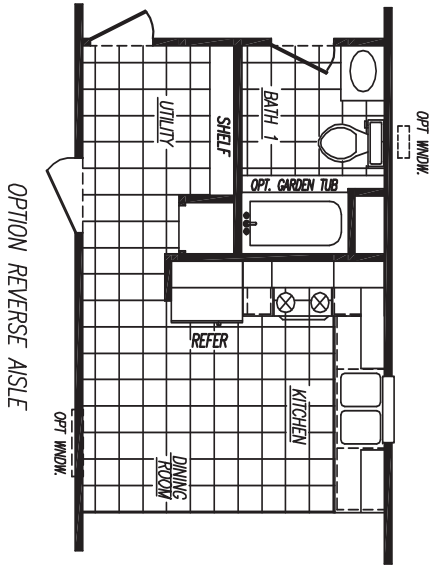

3 Bedroom, 2 Bath
Approx. 826 SQ. FT.

Last Updated: 4/18/2011

Luxury and Comfort for Less