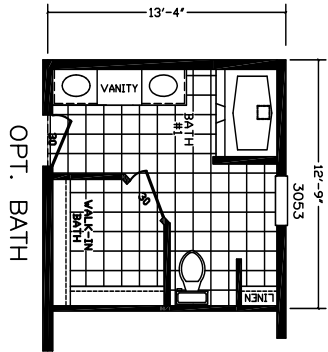

Douglas

Columbia Series

Factory Expo

"Factory Direct Value" HOME CENTERS

4 Bedroom, 2 Bath
Approx. 1,593 SQ. FT.

Last Updated: 6-11-10

Luxury and Comfort for Less