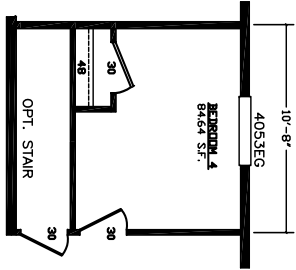

Douglas

Columbia Series

Factory Expo

"Factory Direct Value" HOME CENTERS

4 Bedroom, 2 Bath
Approx. 1,593 SQ. FT.

Last Updated: 6-11-10

Luxury and Comfort for Less