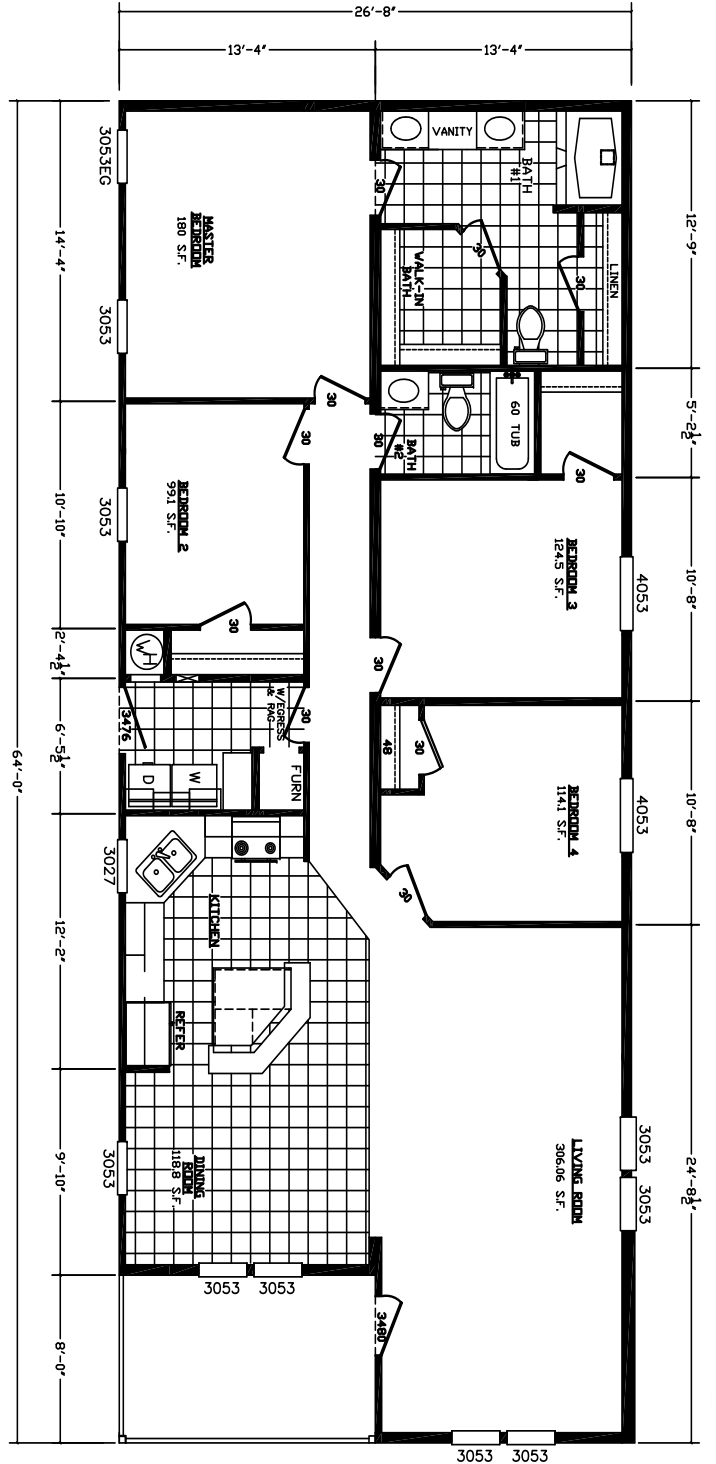

Douglas

Columbia Series

Factory Expo

"Factory Direct Value" HOME CENTERS

4 Bedroom, 2 Bath
Approx. 1,593 SQ. FT.

Last Updated: 6-11-10

Luxury and Comfort for Less