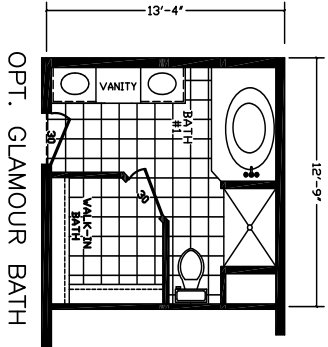

Douglas

Columbia Series

Factory Expo

"Factory Direct Value" HOME CENTERS

4 Bedroom, 2 Bath
Approx. 1,593 SQ. FT.

Last Updated: 6-11-10

Luxury and Comfort for Less