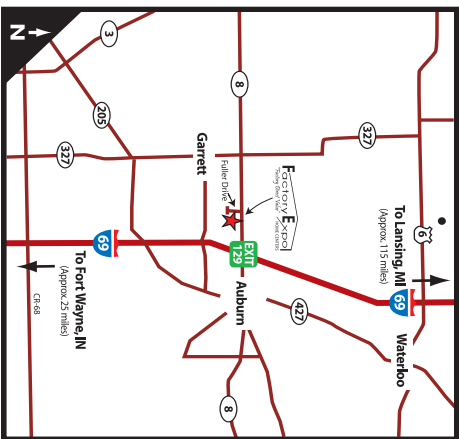

Davis

Spring Hill Series

3 Bedroom, 2 Bath
Approx. 1,050 SQ. FT.

Factory Expo

"Factory Direct Value" HOME CENTERS

1850 SR 8 West, Garrett, IN 46738

For Detailed Directions See Map On Our Website
1-800-918-2669