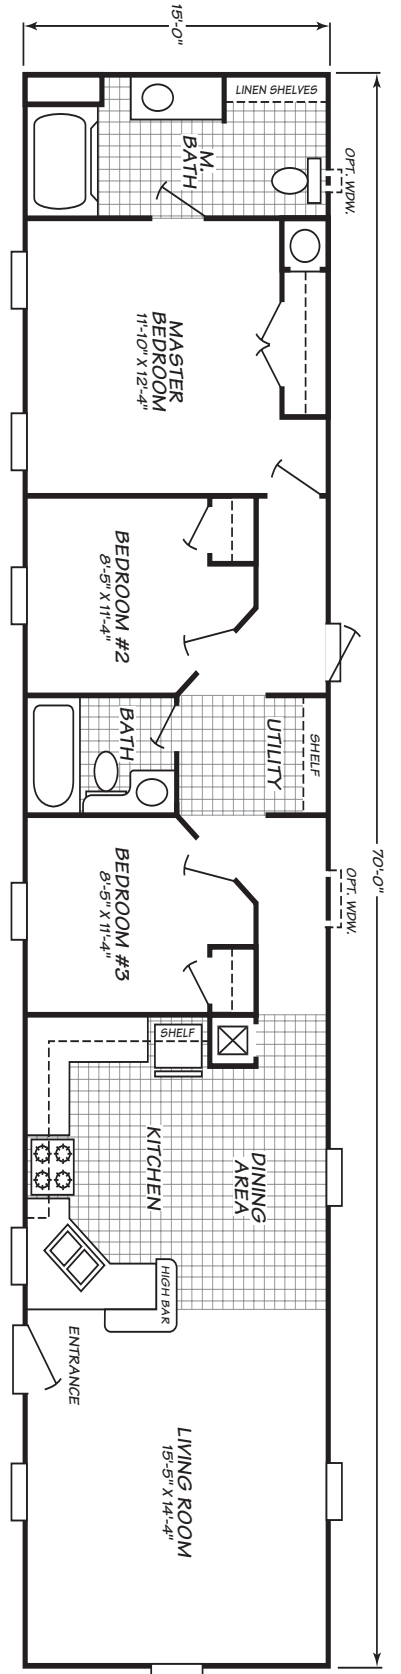

Davis

Spring Hill Series

3 Bedroom, 2 Bath
Approx. 1,050 SQ. FT.

Factory Expo

"Factory Direct Value" HOME CENTERS

1850 SR 8 West, Garrett, IN 46738

For Detailed Directions See Map On Our Website
1-800-918-2669