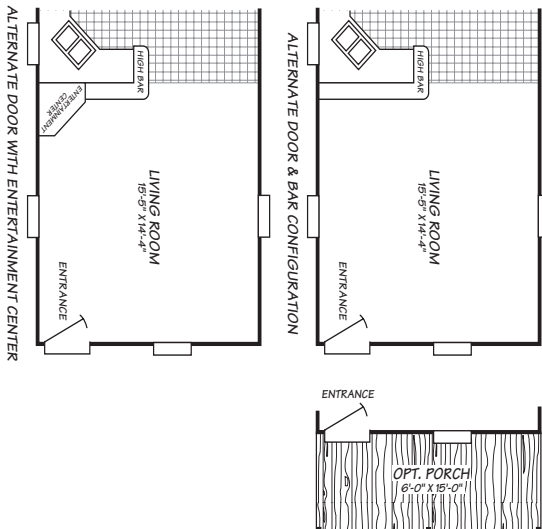

Davis

Spring Hill Series

3 Bedroom, 2 Bath
Approx. 1,050 SQ. FT.

Factory Expo

"Factory Direct Value" HOME CENTERS

1850 SR 8 West, Garrett, IN 46738

For Detailed Directions See Map On Our Website
1-800-918-2669