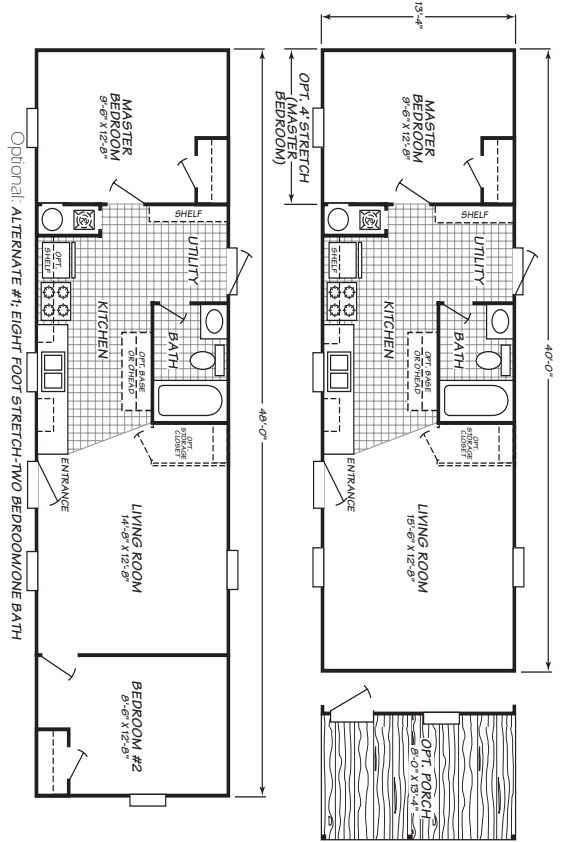

Clifton

Columbia Series

Factory Expo

"Factory Direct Value" HOME CENTERS

1 Bedroom, 1 Bath
Approx. 546 SQ. FT.

Last Updated: 11-24-09