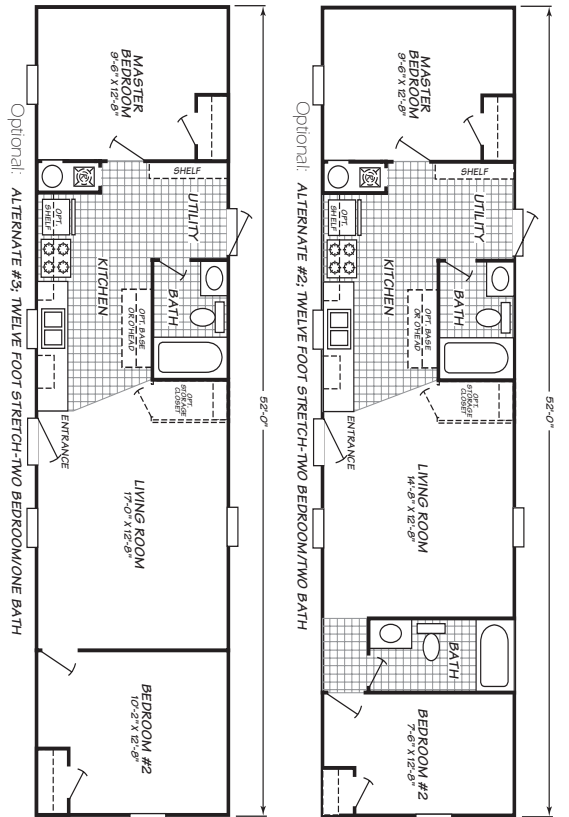

Clifton

Columbia Series

Factory Expo

"Factory Direct Value" HOME CENTERS

1 Bedroom, 1 Bath
Approx. 546 SQ. FT.

Last Updated: 11-24-09