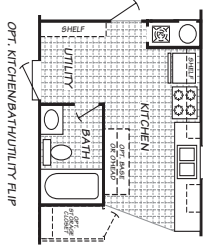

Clifton

Columbia Series

Factory Expo

"Factory Direct Value" HOME CENTERS

1 Bedroom, 1 Bath
Approx. 546 SQ. FT.

Last Updated: 11-24-09

Luxury and Comfort for Less

For Detailed Directions See Map On Our Website
1-800-918-2669