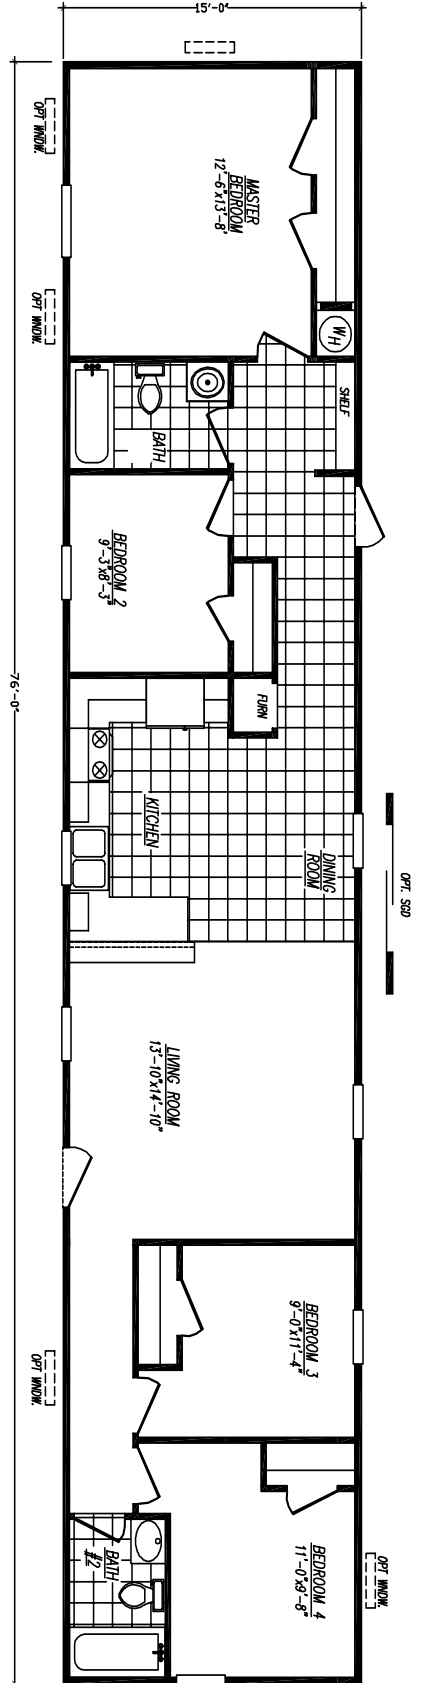

Luxury and Comfort for Less