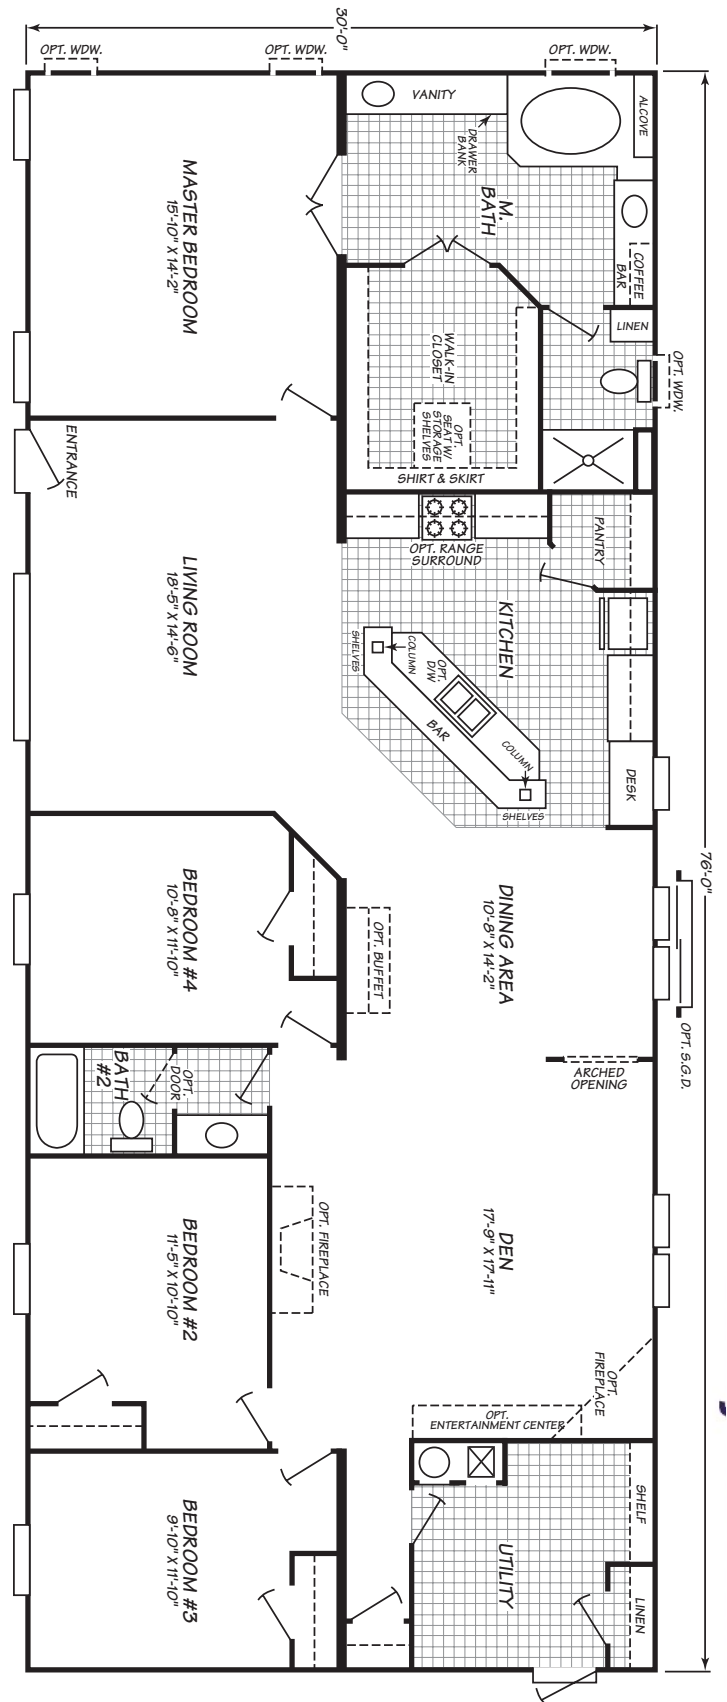

Bloomfield

Denali Series

Factory Expo

"Factory Direct Value" HOME CENTERS

4 Bedroom, 2 Bath

Approx. 2,280 SQ. FT.

Last Updated: 10-6-10

Factory Expo

"Factory Direct Value" HOME CENTERS

1850 SR 8 West, Garrett, IN 46738

For Detailed Directions See Map On Our Website
1-800-918-2669

Windows shown reflect the standard aluminum windows. Selection of optional thermal pane (Vinyl) windows may affect the size, placement, and quantity of windows. Adventure Homes reserves the right to change colors, prices, specifications, models, dimensions, and materials without notice. Rendering and diagrams are meant to be representative and, in keeping with Adventure's policy of constant updating and improvement, may vary from the actual home. All dimensions are nominal and approximate. Square footage is measured from exterior wall to exterior wall, and is an approximate figure. Length indicated on floor plans is floor length only. The length of the hitch is not included (add 4 feet for hitch to calculate transportable length.) Ask your sales associate for specifics. PRICES AND SPECIFICATIONS SUBJECT TO CHANGE WITHOUT NOTICE