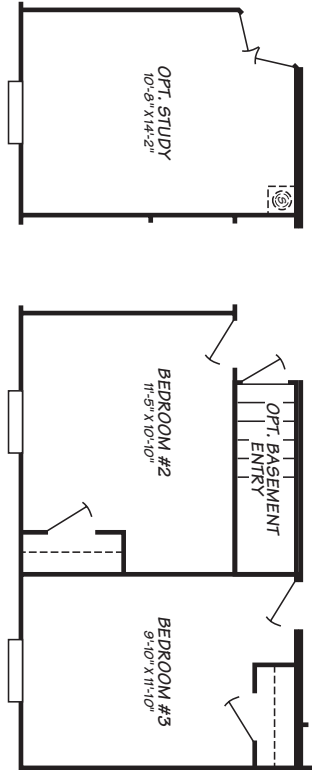

Bloomfield

Denali Series

Factory Expo

"Factory Direct Value" HOME CENTERS

4 Bedroom, 2 Bath

Approx. 2,280 SQ. FT.

Last Updated: 10-6-10

Factory Expo

"Factory Direct Value" HOME CENTERS

1850 SR 8 West, Garrett, IN 46738

For Detailed Directions See Map On Our Website
1-800-918-2669

Windows shown reflect the standard aluminum windows. Selection of optional thermal pane (Vinyl) windows may affect the size, placement, and quantity of windows. Adventure Homes reserves the right to change colors, prices, specifications, models, dimensions, and materials without notice. Rendering and diagrams are meant to be representative and, in keeping with Adventure's policy of constant updating and improvement, may vary from the actual home. All dimensions are nominal and approximate. Square footage is measured from exterior wall to exterior wall, and is an approximate figure. Length indicated on floor plans is floor length only. The length of the hitch is not included (add 4 feet for hitch to calculate transportable length.) Ask your sales associate for specifics. PRICES AND SPECIFICATIONS SUBJECT TO CHANGE WITHOUT NOTICE