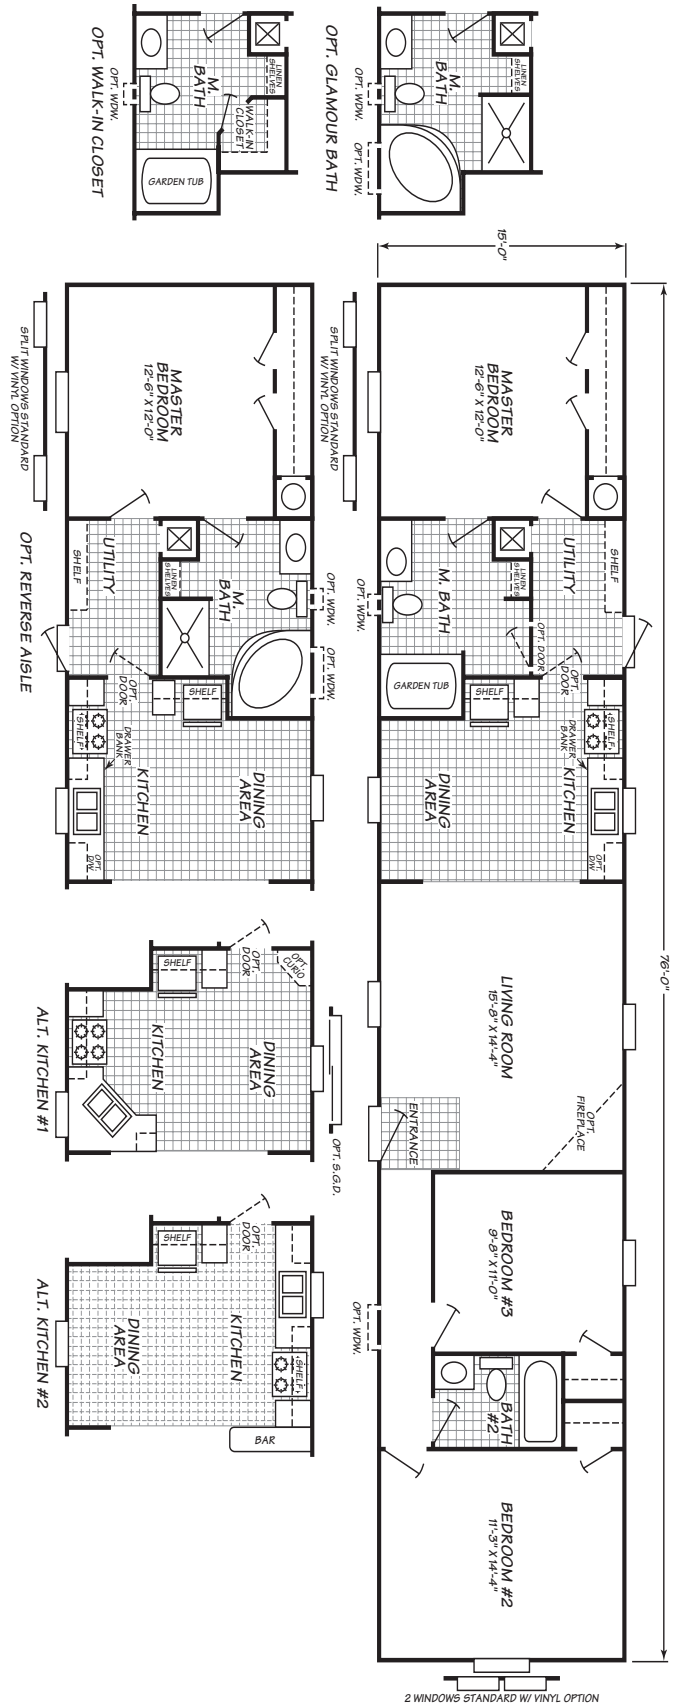

Benton

Columbia Series

Factory Expo

"Factory Direct Value" HOME CENTERS

3 Bedroom, 2 Bath
Approx. 1,140 SQ. FT.

Last Updated: 8-27-09

Luxury and Comfort for Less

Windows shown reflect the standard aluminum windows. Selection of optional thermal pane (Vinyl) windows may affect the size, placement, and quantity of windows. Adventure Homes reserves the right to change colors, prices, specifications, models, dimensions, and materials without notice. Rendering and diagrams are meant to be representative and, in keeping with Adventure's policy of constant updating and improvement, may vary from the actual home. All dimensions are nominal and approximate. Square footage is measured from exterior wall to exterior wall, and is an approximate figure. Length indicated on floor plans is floor length only. The length of the hitch is not included (add 4 feet for hitch to calculate transportable length.) Ask your sales associate for specifics. PRICES AND SPECIFICATIONS SUBJECT TO CHANGE WITHOUT NOTICE