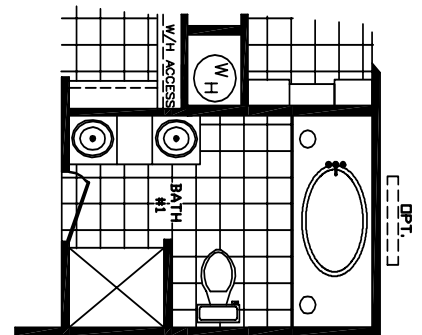

OPT. GLAMOUR BATH

OPT WNDW

Luxury and Comfort for Less