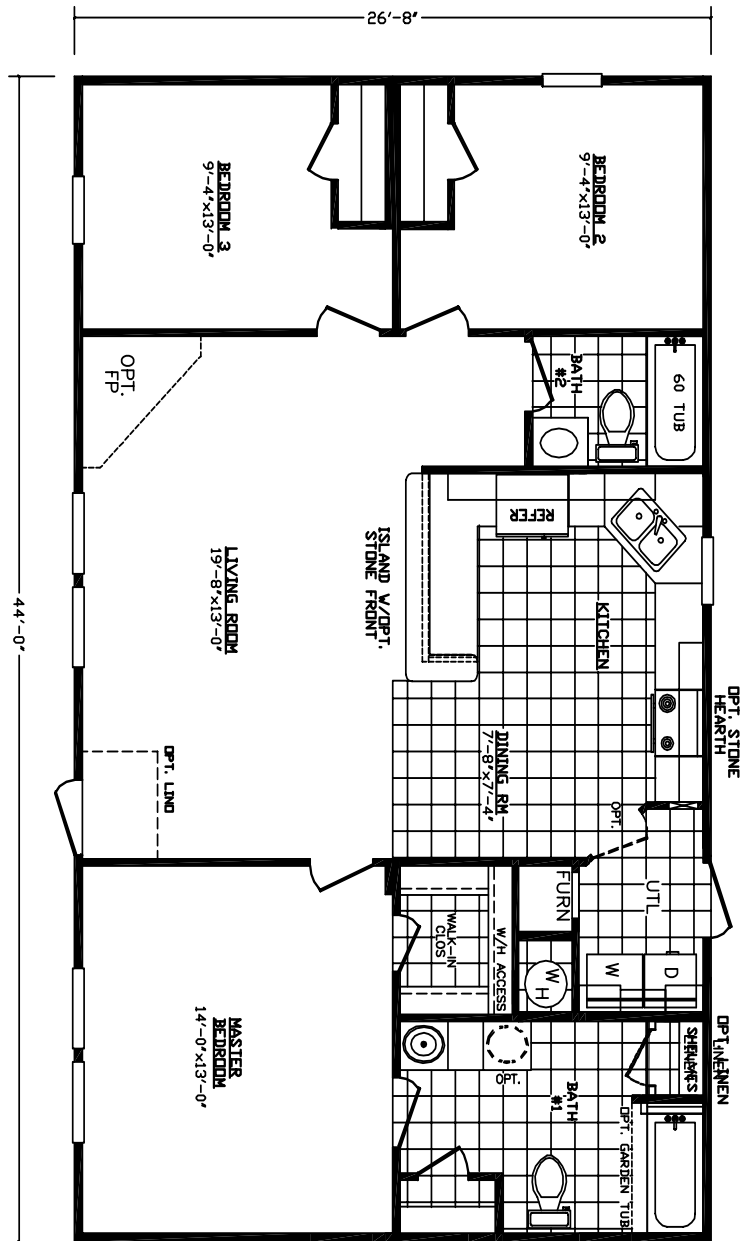

OPT WNDW

OPT WNDW