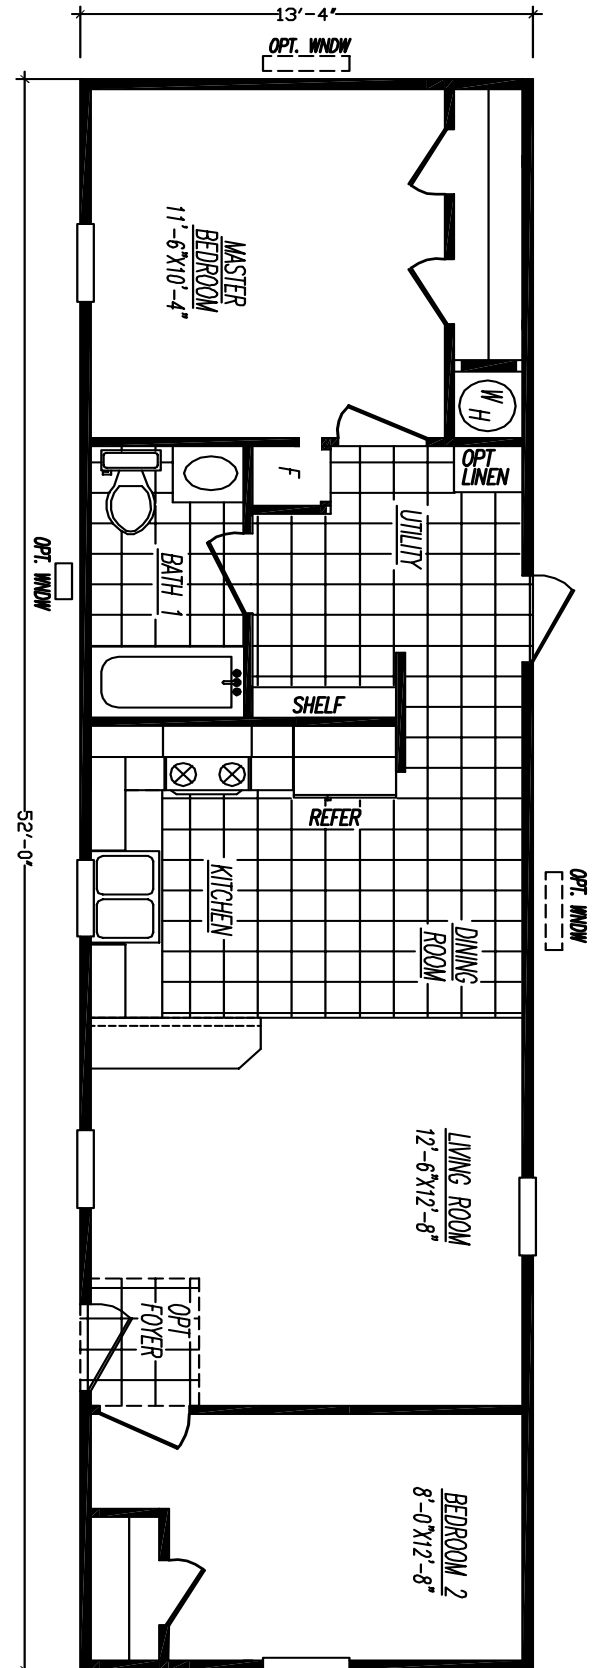

Luxury and Comfort for Less