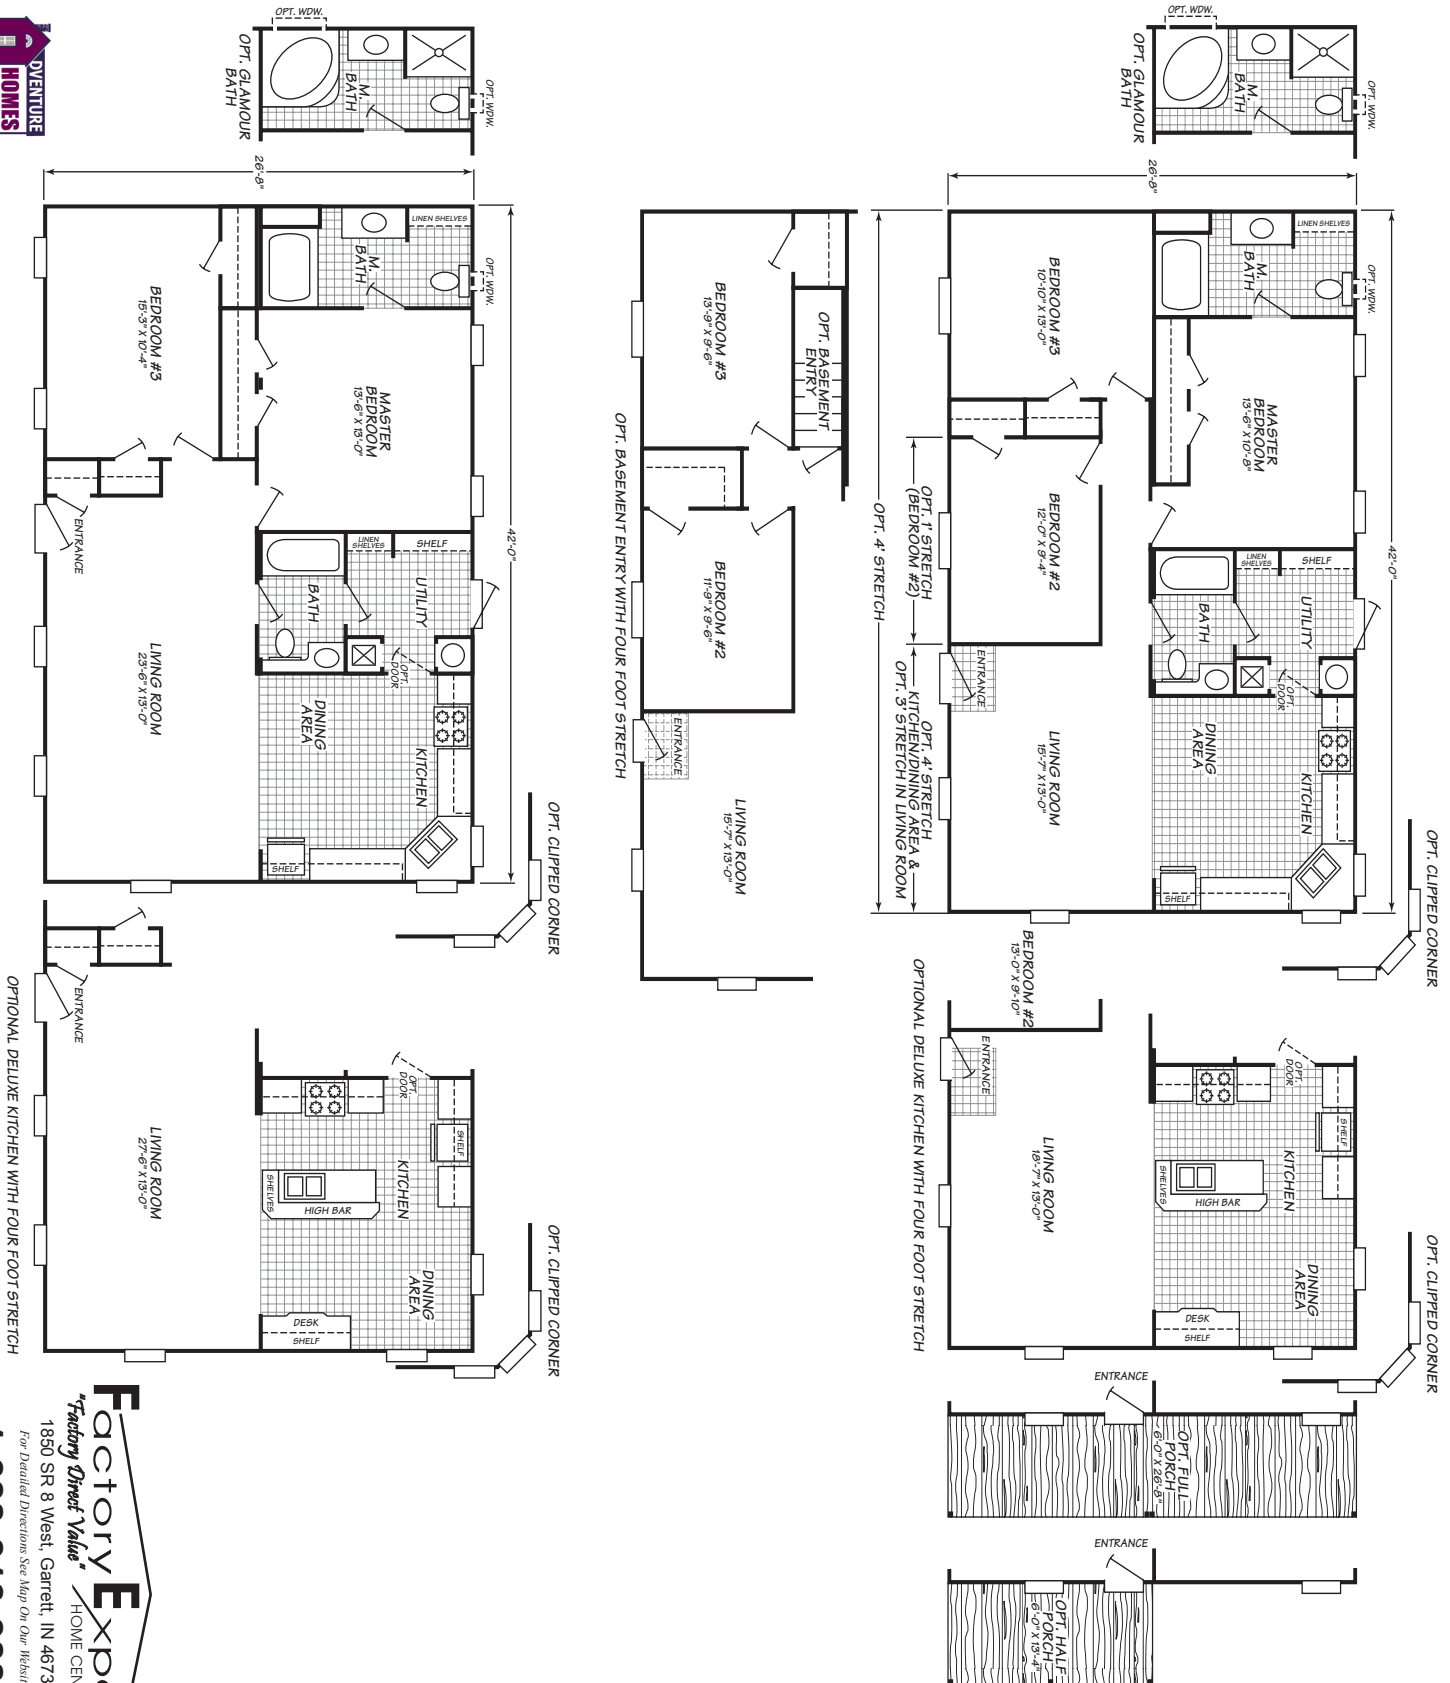

Babbitt

Columbia Series

Factory Expo

"Factory Direct Value" HOME CENTERS

3 Bedroom, 2 Bath
Approx. 1,119 SQ. FT.

Last Updated: 8-27-09

Windows shown reflect the standard aluminum windows. Selection of optional thermal pane (Vinyl) windows may affect the size, placement and quantity of windows. Adventure Homes reserves the right to change colors, prices, specifications, models, dimensions, and materials without notice. Rendering and diagrams are meant to be representative and, in keeping with Adventure's policy of constant updating and improvement, may vary from the actual home. All dimensions are nominal and approximate. Square footage is measured from exterior wall to exterior wall, and is an approximate figure. Length indicated on floor plans is floor length only. The length of the hitch is not included (add 4 feet for hitch to calculate transportable length). Ask your sales associate for specifics. PRICES AND SPECIFICATIONS SUBJECT TO CHANGE WITHOUT NOTICE